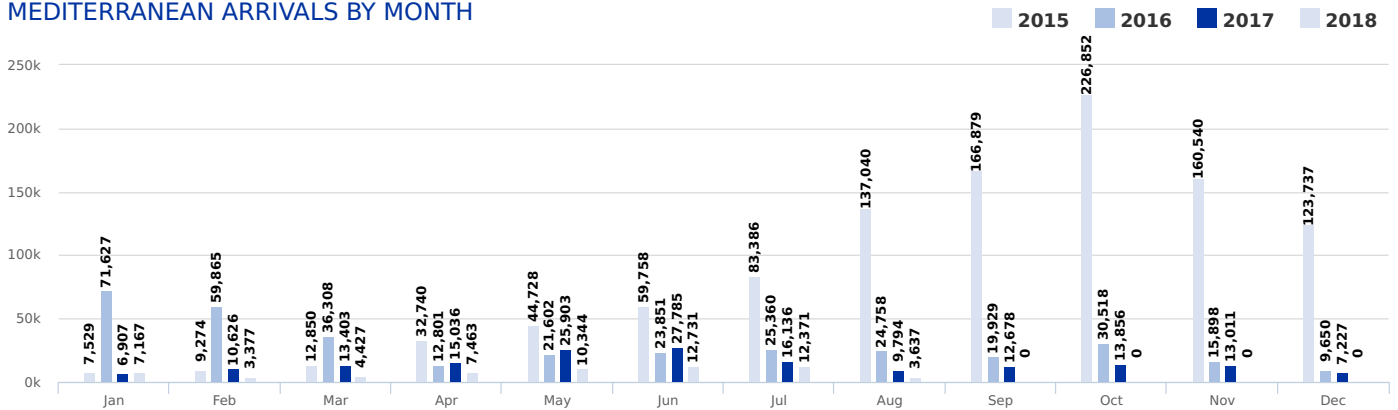

MEDITERRANEAN ARRIVALS BY MONTH

Data set are estimates from IOM, national authorities and media sources. The boundaries and names shown and the designations used on maps do not imply official endorsement or acceptance by IOM.

Missing Migrants Project is a joint initiative of IOM's [Global Migration Data Analysis Centre (GMDAC)](https://www.iom.int/gmdac) and Media and Communications Division (MCD). Back issues of the Mediterranean Update are available: <https://goo.gl/SXcyJt>