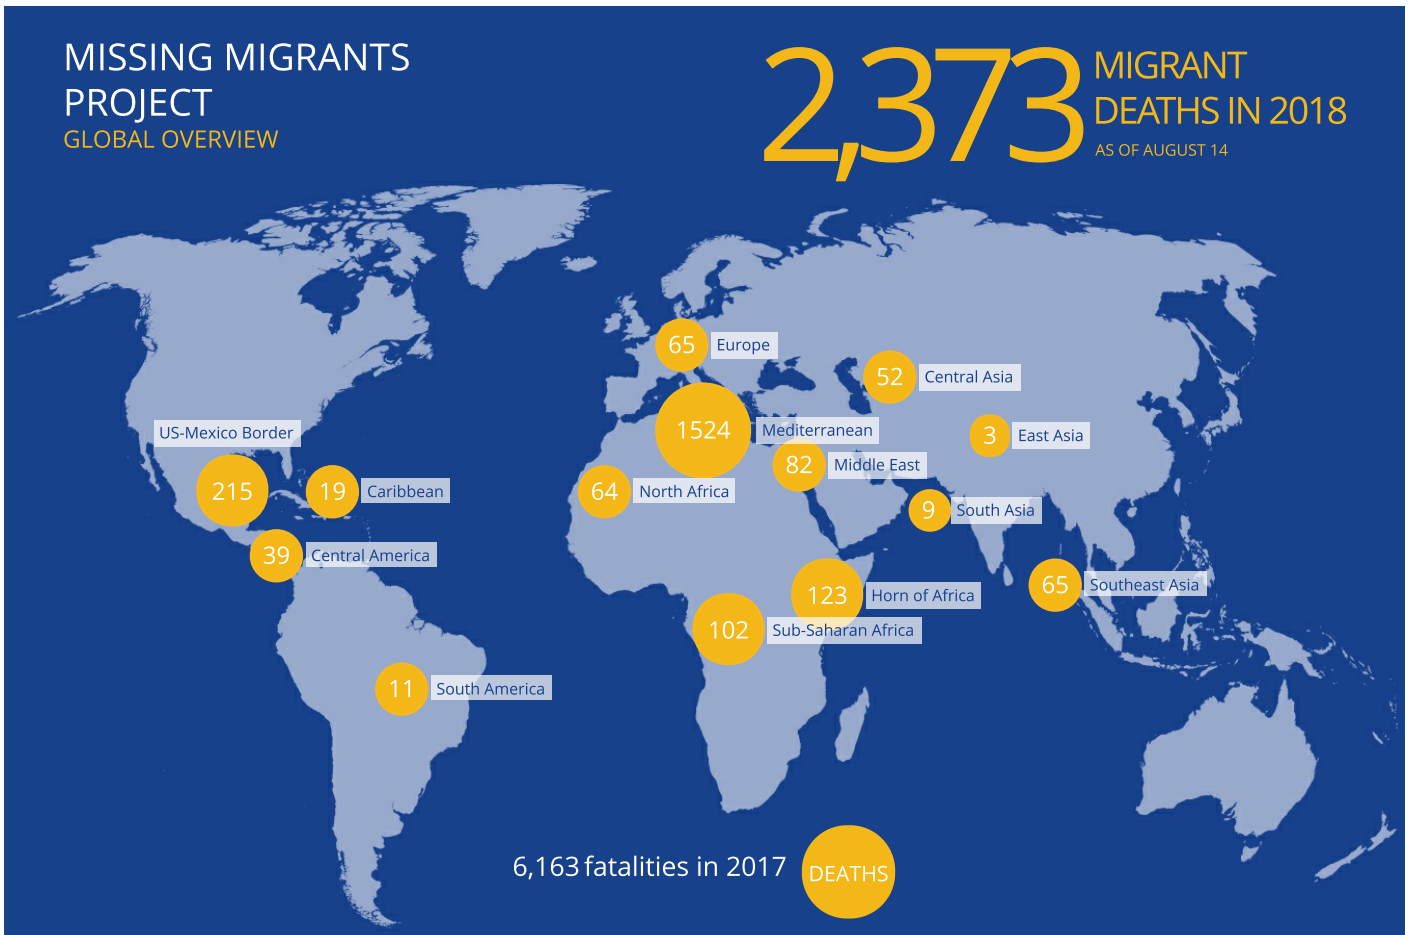

MEDITERRANEAN ARRIVALS BY MONTH

Data set are estimates from IOM, national authorities and media sources. The boundaries and names shown and the designations used on maps do not imply official endorsement or acceptance by IOM.

Missing Migrants Project is a joint initiative of IOM's [Global Migration Data Analysis Centre (GMDAC)](https://www.iom.int/gmdac) and Media and Communications Division (MCD). Back issues of the Mediterranean Update are available: <https://goo.gl/SXcyJt>