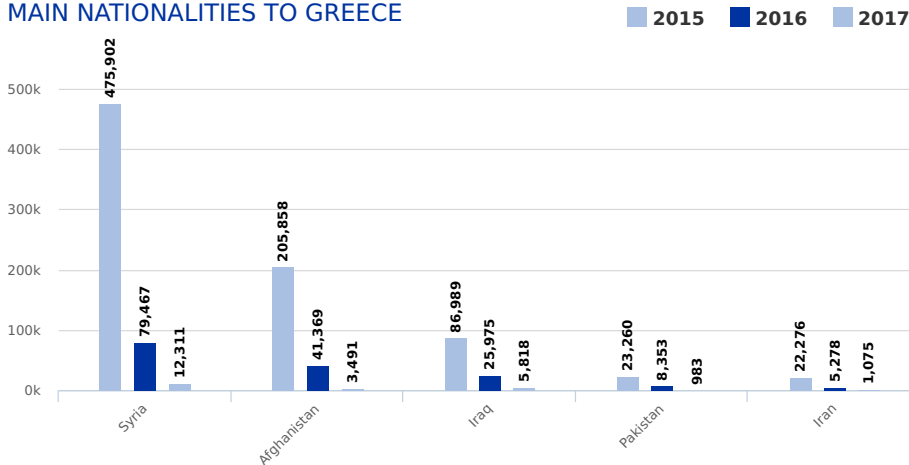

MAIN NATIONALITIES TO ITALY

ARRIVALS

from January to June

DEATHS

from 1 Jan to current

Note: Arrivals data for the past year are from January to end of the month specified. Arrivals data for the current year are updated every Tuesday and Friday

MAIN NATIONALITIES TO GREECE

ESTIMATED FATALITY RATE

Note: Arrivals data for the past year are from January to end of the month specified. Arrivals data for the current year are updated every Tuesday and Friday. Attempted crossings include those migrants rescued from the Mediterranean by the Turkish and Libyan Coast Guards.

MEDITERRANEAN FATALITIES BY MONTH

MEDITERRANEAN ARRIVALS BY MONTH

MISSING MIGRANTS PROJECT GLOBAL OVERVIEW

1,508 MIGRANT DEATHS IN 2018
AS OF JUNE 18

Data set are estimates from IOM, national authorities and media sources. The boundaries and names shown and the designations used on maps do not imply official endorsement or acceptance by IOM.