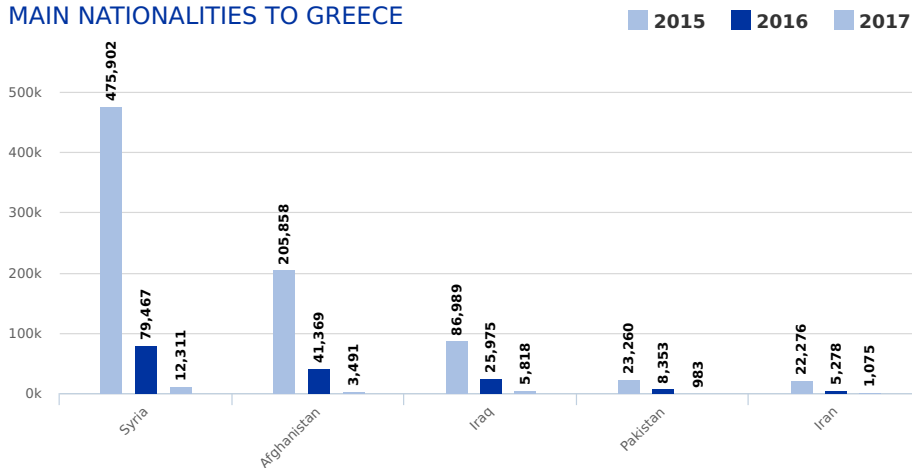

MAIN NATIONALITIES TO ITALY

ARRIVALS

from January to November

DEATHS

from 1 Jan to current

Note: Arrivals data for the past year are from January to end of the month specified. Arrivals data for the current year are updated every Tuesday and Friday

MAIN NATIONALITIES TO GREECE

ESTIMATED FATALITY RATE

Note: Arrivals data for the past year are from January to end of the month specified. Arrivals data for the current year are updated every Tuesday and Friday. Attempted crossings include those migrants rescued from the Mediterranean by the Turkish and Libyan Coast Guards.