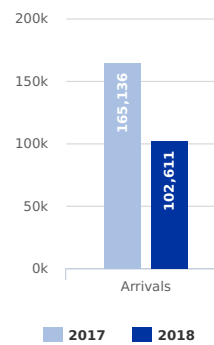

MAIN NATIONALITIES TO ITALY

ARRIVALS

from January to November

DEATHS

from 1 Jan to current

Note: Arrivals data for the past year are from January to end of the month specified. Arrivals data for the current year are updated every Tuesday and Friday