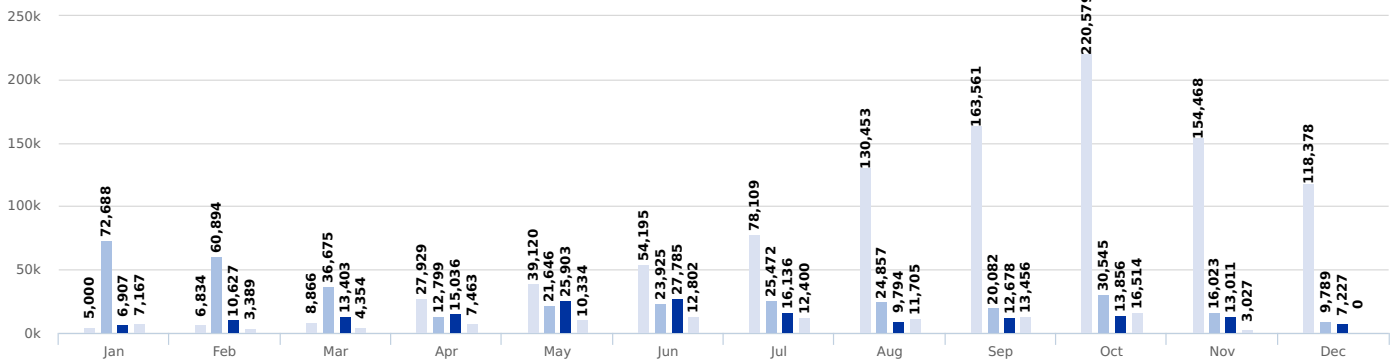

MAIN NATIONALITIES TO ITALY

ARRIVALS

from January to November

DEATHS

from 1 Jan to current

Note: Arrivals data for the past year are from January to end of the month specified. Arrivals data for the current year are updated every Tuesday and Friday

MAIN NATIONALITIES TO GREECE

ESTIMATED FATALITY RATE

Note: Arrivals data for the past year are from January to end of the month specified. Arrivals data for the current year are updated every Tuesday and Friday. Attempted crossings include those migrants rescued from the Mediterranean by the Turkish and Libyan Coast Guards.

MEDITERRANEAN FATALITIES BY MONTH

2015 2016 2017 2018

MEDITERRANEAN ARRIVALS BY MONTH

2015 2016 2017 2018

Data set are estimates from IOM, national authorities and media sources. The boundaries and names shown and the designations used on maps do not imply official endorsement or acceptance by IOM.