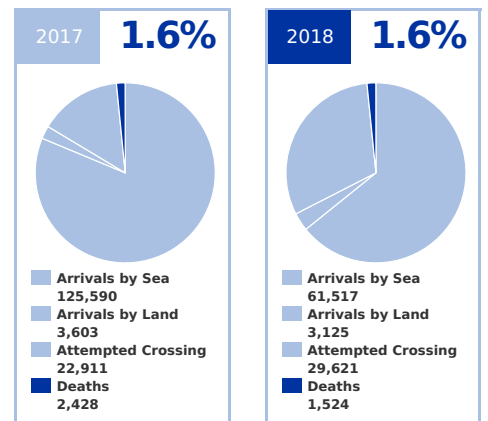

ESTIMATED FATALITY RATE

Note: Arrivals data for the past year are from January to end of the month specified. Arrivals data for the current year are updated every Tuesday and Friday. Attempted crossings include those migrants rescued from the Mediterranean by the Turkish and Libyan Coast Guards.