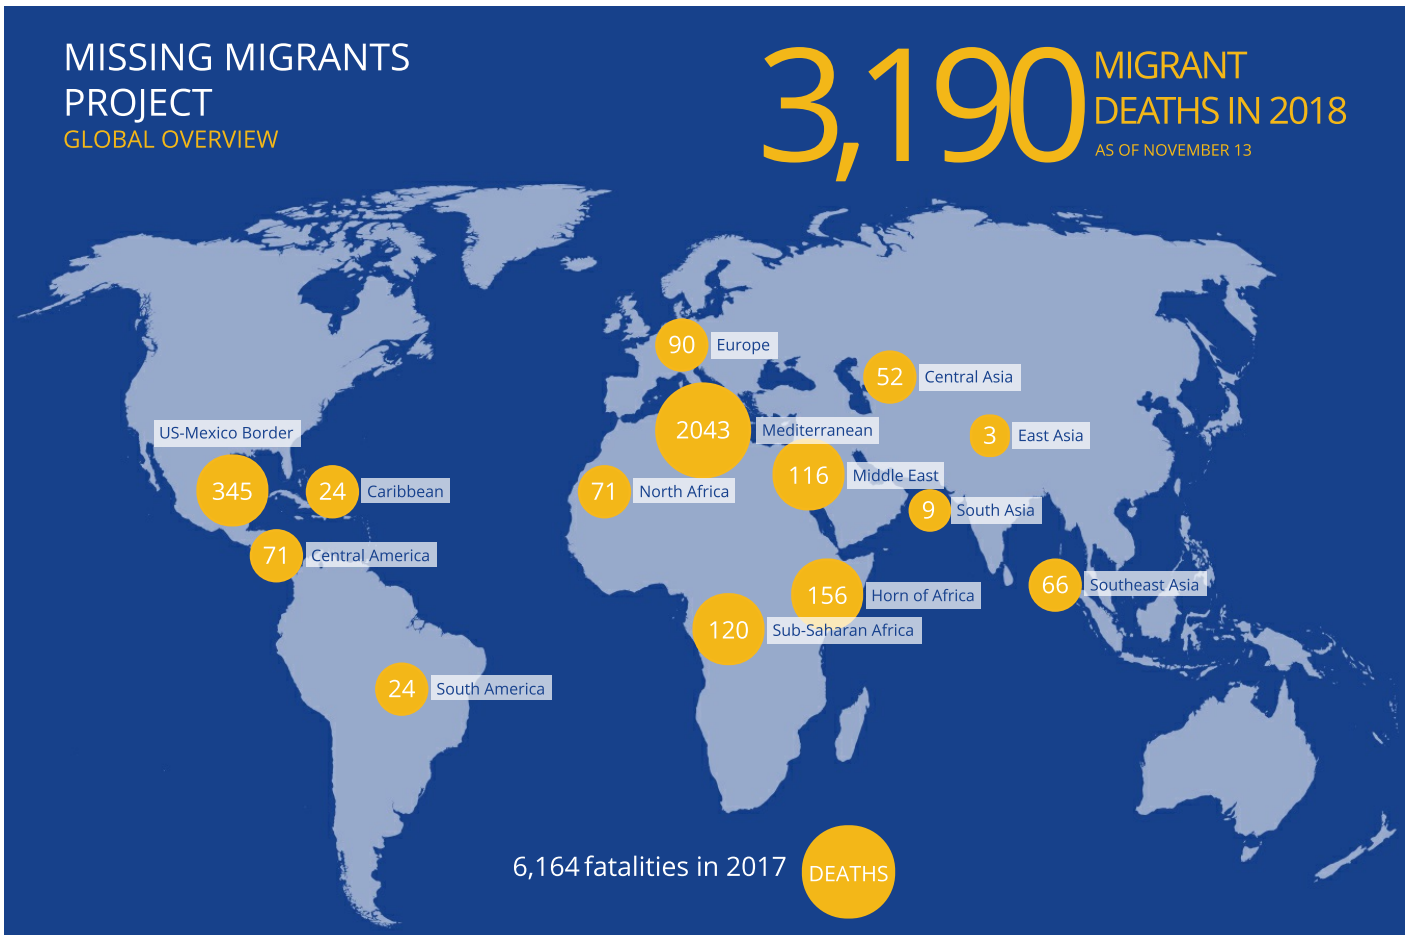

MAIN NATIONALITIES TO ITALY

ARRIVALS

from January to November

DEATHS

from 1 Jan to current

Note: Arrivals data for the past year are from January to end of the month specified. Arrivals data for the current year are updated every Tuesday and Friday

MAIN NATIONALITIES TO GREECE

ESTIMATED FATALITY RATE

Note: Arrivals data for the past year are from January to end of the month specified. Arrivals data for the current year are updated every Tuesday and Friday. Attempted crossings include those migrants rescued from the Mediterranean by the Turkish and Libyan Coast Guards.

MEDITERRANEAN FATALITIES BY MONTH

2015 2016 2017 2018

MEDITERRANEAN ARRIVALS BY MONTH

2015 2016 2017 2018

Data set are estimates from IOM, national authorities and media sources. The boundaries and names shown and the designations used on maps do not imply official endorsement or acceptance by IOM.

Missing Migrants Project is a joint initiative of IOM's [Global Migration Data Analysis Centre \(GMDAC\)](https://www.iom.int/gmdac) and Media and Communications Division (MCD)
Back issues of the Mediterranean Update are available: <https://goo.gl/SXcyIt>