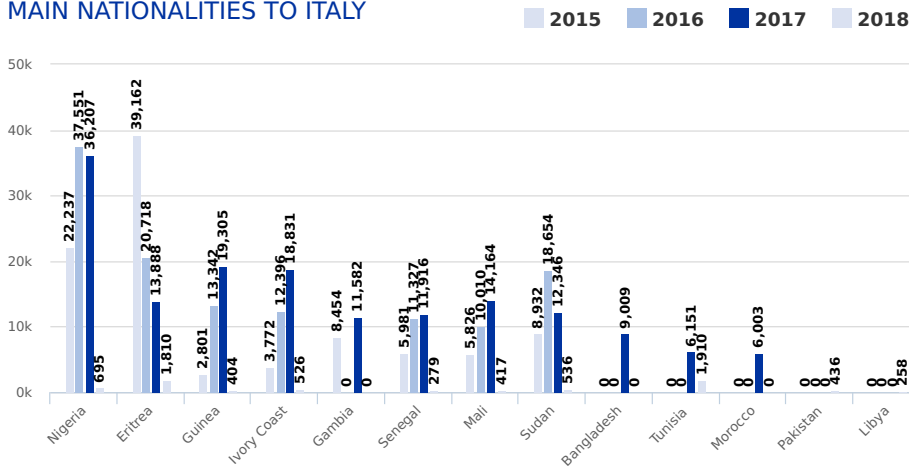

MAIN NATIONALITIES TO ITALY

ARRIVALS

from January to June

DEATHS

from 1 Jan to current

Note: Arrivals data for the past year are from January to end of the month specified. Arrivals data for the current year are updated every Tuesday and Friday

MAIN NATIONALITIES TO GREECE

ESTIMATED FATALITY RATE

Note: Arrivals data for the past year are from January to end of the month specified. Arrivals data for the current year are updated every Tuesday and Friday. Attempted crossings include those migrants rescued from the Mediterranean by the Turkish and Libyan Coast Guards.

MEDITERRANEAN FATALITIES BY MONTH

MEDITERRANEAN ARRIVALS BY MONTH

MISSING MIGRANTS PROJECT GLOBAL OVERVIEW

1,508 MIGRANT DEATHS IN 2018
AS OF JUNE 18

Data set are estimates from IOM, national authorities and media sources. The boundaries and names shown and the designations used on maps do not imply official endorsement or acceptance by IOM.