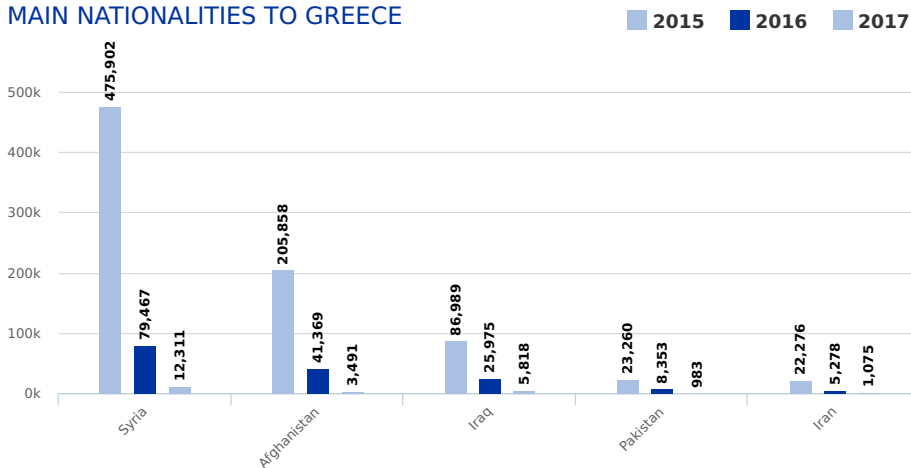

MAIN NATIONALITIES TO GREECE