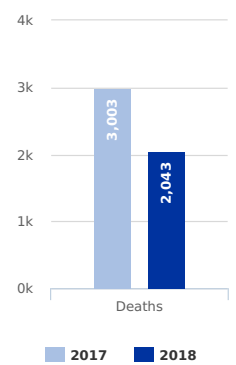

MAIN NATIONALITIES TO ITALY

ARRIVALS

from January to November

DEATHS

from 1 Jan to current

Note: Arrivals data for the past year are from January to end of the month specified. Arrivals data for the current year are updated every Tuesday and Friday