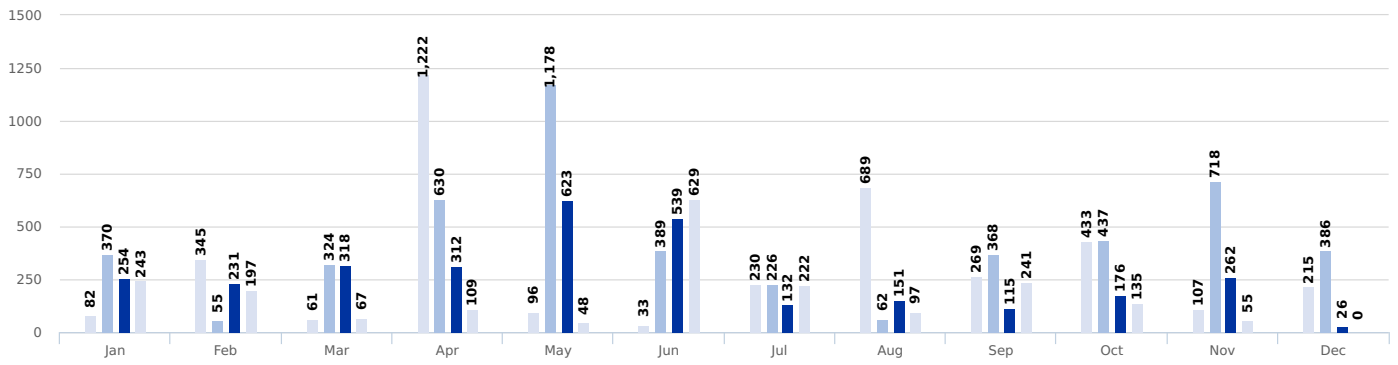

MAIN NATIONALITIES TO ITALY

ARRIVALS

from January to November

DEATHS

from 1 Jan to current

Note: Arrivals data for the past year are from January to end of the month specified. Arrivals data for the current year are updated every Tuesday and Friday

MAIN NATIONALITIES TO GREECE

ESTIMATED FATALITY RATE

Note: Arrivals data for the past year are from January to end of the month specified. Arrivals data for the current year are updated every Tuesday and Friday. Attempted crossings include those migrants rescued from the Mediterranean by the Turkish and Libyan Coast Guards.

MEDITERRANEAN FATALITIES BY MONTH

2015 2016 2017 2018

MEDITERRANEAN ARRIVALS BY MONTH

2015 2016 2017 2018

Data set are estimates from IOM, national authorities and media sources. The boundaries and names shown and the designations used on maps do not imply official endorsement or acceptance by IOM.