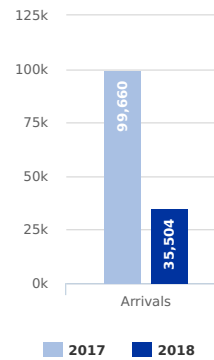

MAIN NATIONALITIES TO ITALY

ARRIVALS

from January to June

DEATHS

from 1 Jan to current

Note: Arrivals data for the past year are from January to end of the month specified. Arrivals data for the current year are updated every Tuesday and Friday