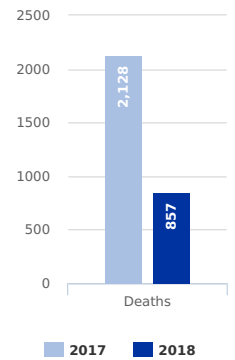

MAIN NATIONALITIES TO ITALY

ARRIVALS

from January to June

DEATHS

from 1 Jan to current

Note: Arrivals data for the past year are from January to end of the month specified. Arrivals data for the current year are updated every Tuesday and Friday

MEDITERRANEAN FATALITIES BY MONTH

MEDITERRANEAN ARRIVALS BY MONTH

MISSING MIGRANTS PROJECT GLOBAL OVERVIEW

1,508 MIGRANT DEATHS IN 2018
AS OF JUNE 18

Data set are estimates from IOM, national authorities and media sources. The boundaries and names shown and the designations used on maps do not imply official endorsement or acceptance by IOM.