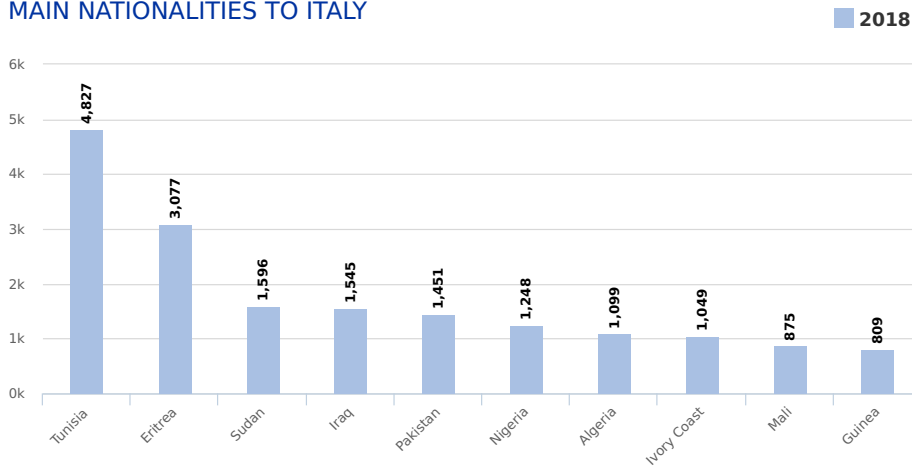

MAIN NATIONALITIES TO ITALY

ARRIVALS

from January to November

DEATHS

from 1 Jan to current

Note: Arrivals data for the past year are from January to end of the month specified. Arrivals data for the current year are updated every Tuesday and Friday

MAIN NATIONALITIES TO GREECE

ESTIMATED FATALITY RATE

Note: Arrivals data for the past year are from January to end of the month specified. Arrivals data for the current year are updated every Tuesday and Friday. Attempted crossings include those migrants rescued from the Mediterranean by the Turkish and Libyan Coast Guards.