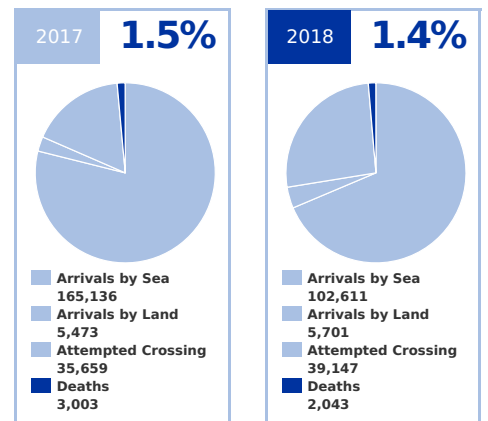

MAIN NATIONALITIES TO ITALY

ARRIVALS

from January to November

DEATHS

from 1 Jan to current

Note: Arrivals data for the past year are from January to end of the month specified. Arrivals data for the current year are updated every Tuesday and Friday

MAIN NATIONALITIES TO GREECE

ESTIMATED FATALITY RATE

Note: Arrivals data for the past year are from January to end of the month specified. Arrivals data for the current year are updated every Tuesday and Friday. Attempted crossings include those migrants rescued from the Mediterranean by the Turkish and Libyan Coast Guards.

MEDITERRANEAN FATALITIES BY MONTH

2015 2016 2017 2018

MEDITERRANEAN ARRIVALS BY MONTH

2015 2016 2017 2018

Data set are estimates from IOM, national authorities and media sources. The boundaries and names shown and the designations used on maps do not imply official endorsement or acceptance by IOM.