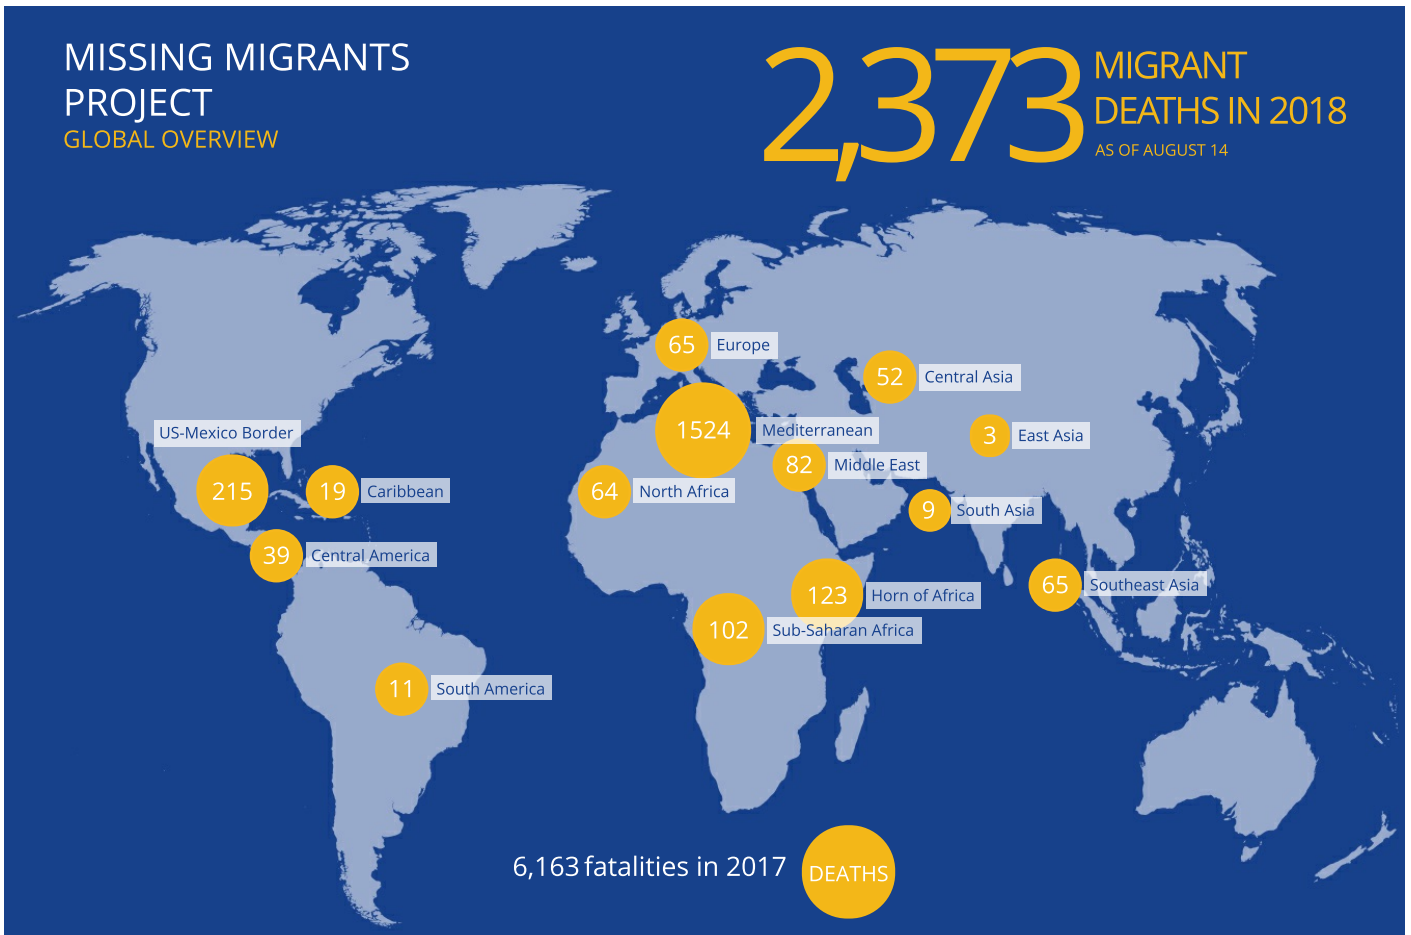

MEDITERRANEAN ARRIVALS BY MONTH

Data set are estimates from IOM, national authorities and media sources. The boundaries and names shown and the designations used on maps do not imply official endorsement or acceptance by IOM.

Missing Migrants Project is a joint initiative of IOM's [Global Migration Data Analysis Centre (GMDAC)](#) and Media and Communications Division (MCD)
Back issues of the Mediterranean Update are available: <https://goo.gl/SXcyJt>