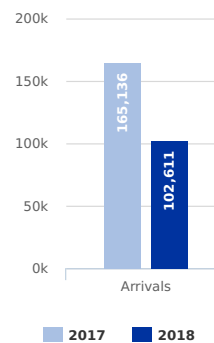

MAIN NATIONALITIES TO ITALY

ARRIVALS

from January to November

DEATHS

from 1 Jan to current

Note: Arrivals data for the past year are from January to end of the month specified. Arrivals data for the current year are updated every Tuesday and Friday