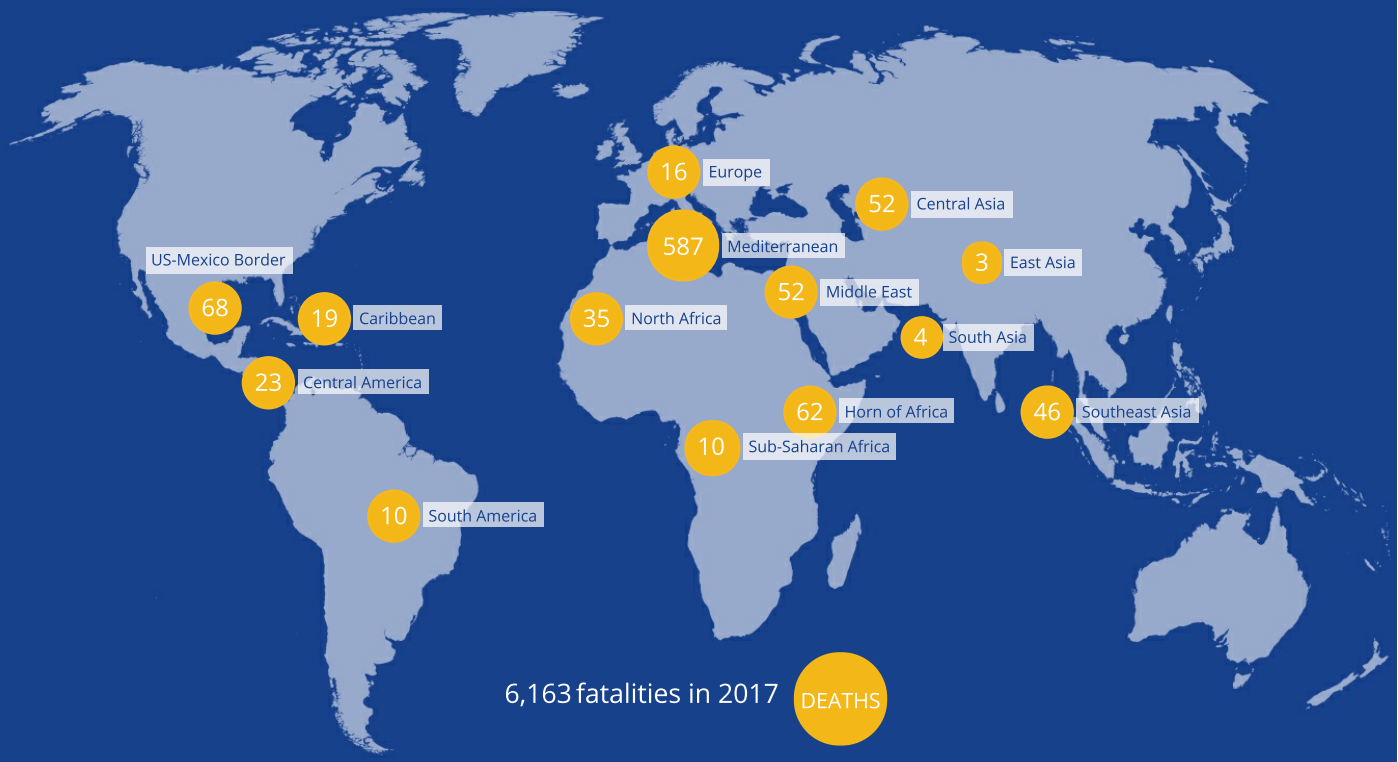

MAIN NATIONALITIES TO ITALY

ARRIVALS

from January to April

DEATHS

from 1 Jan to current

Note: Arrivals data for the past year are from January to end of the month specified. Arrivals data for the current year are updated every Tuesday and Friday

MAIN NATIONALITIES TO GREECE

ESTIMATED FATALITY RATE

Note: Arrivals data for the past year are from January to end of the month specified. Arrivals data for the current year are updated every Tuesday and Friday. Attempted crossings include those migrants rescued from the Mediterranean by the Turkish and Libyan Coast Guards.

MEDITERRANEAN FATALITIES BY MONTH

MEDITERRANEAN ARRIVALS BY MONTH

MISSING MIGRANTS PROJECT GLOBAL OVERVIEW

987 MIGRANT DEATHS IN 2018
AS OF APRIL 26

Data set are estimates from IOM, national authorities and media sources. The boundaries and names shown and the designations used on maps do not imply official endorsement or acceptance by IOM.

Missing Migrants Project is a joint initiative of IOM's [Global Migration Data Analysis Centre \(GMDAC\)](https://www.iom.int/gmdac) and Media and Communications Division (MCD)
Back issues of the Mediterranean Update are available: <https://goo.gl/SXcyIt>