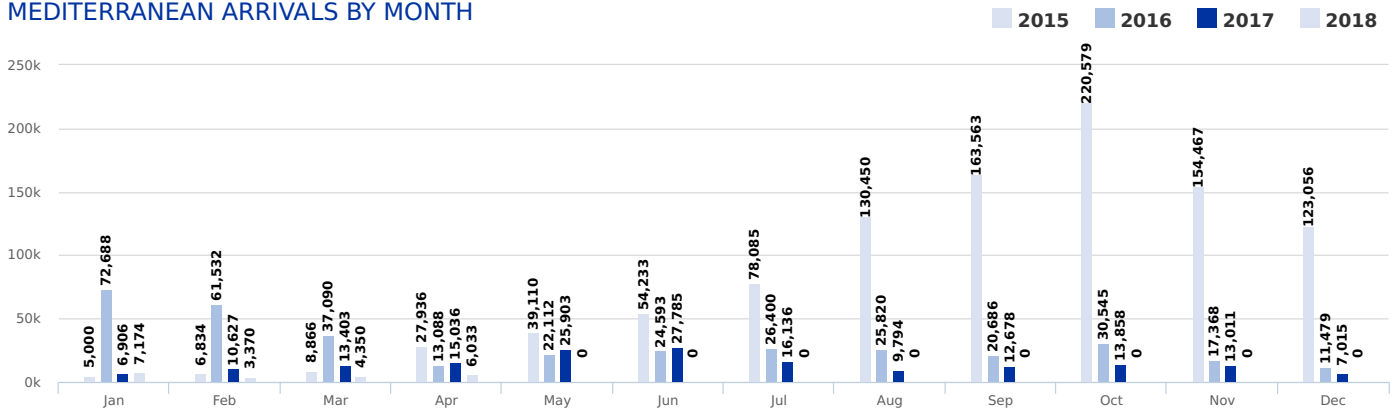

MAIN NATIONALITIES TO ITALY

ARRIVALS

from January to April

DEATHS

from 1 Jan to current

Note: Arrivals data for the past year are from January to end of the month specified. Arrivals data for the current year are updated every Tuesday and Friday

MAIN NATIONALITIES TO GREECE

ESTIMATED FATALITY RATE

Note: Arrivals data for the past year are from January to end of the month specified. Arrivals data for the current year are updated every Tuesday and Friday. Attempted crossings include those migrants rescued from the Mediterranean by the Turkish and Libyan Coast Guards.

MEDITERRANEAN FATALITIES BY MONTH

MEDITERRANEAN ARRIVALS BY MONTH

MISSING MIGRANTS PROJECT GLOBAL OVERVIEW

987 MIGRANT DEATHS IN 2018
AS OF APRIL 26

Data set are estimates from IOM, national authorities and media sources. The boundaries and names shown and the designations used on maps do not imply official endorsement or acceptance by IOM.