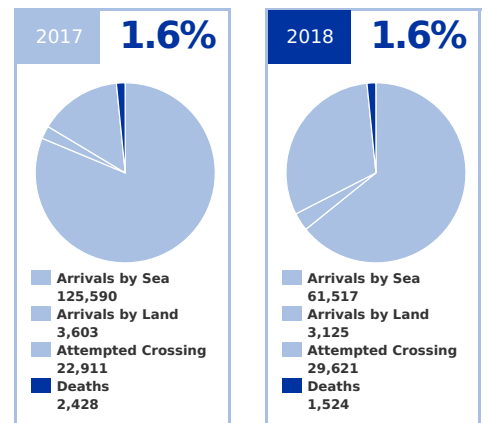

MEDITERRANEAN UPDATE

MIGRATION FLOWS EUROPE: ARRIVALS AND FATALITIES

Generated: 16 August 2018 - 11:56am

MAIN NATIONALITIES TO ITALY

ARRIVALS

from January to August

DEATHS

from 1 Jan to current

Note: Arrivals data for the past year are from January to end of the month specified. Arrivals data for the current year are updated every Tuesday and Friday

MAIN NATIONALITIES TO GREECE

ESTIMATED FATALITY RATE

Note: Arrivals data for the past year are from January to end of the month specified. Arrivals data for the current year are updated every Tuesday and Friday. Attempted crossings include those migrants rescued from the Mediterranean by the Turkish and Libyan Coast Guards.