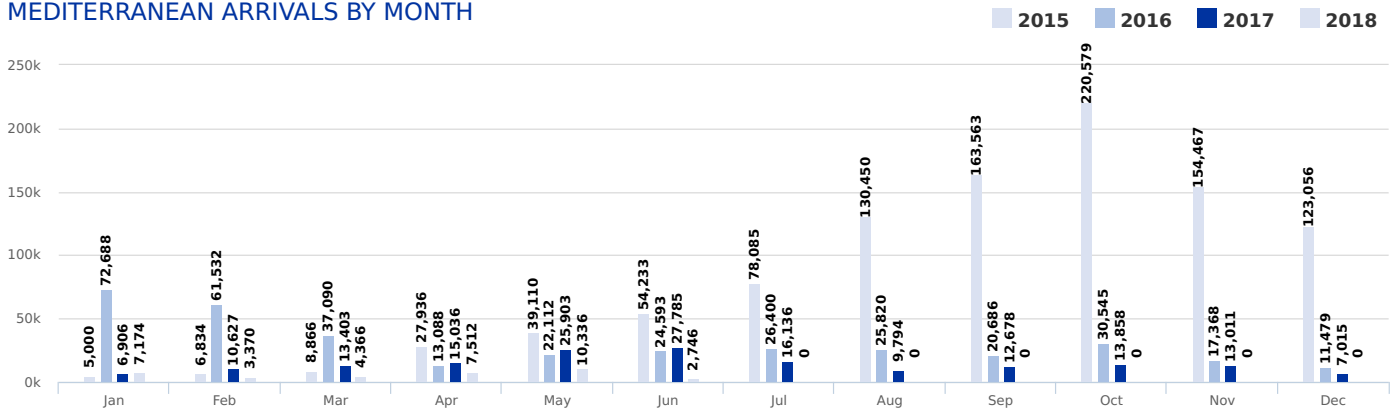

MAIN NATIONALITIES TO ITALY

ARRIVALS

from January to June

DEATHS

from 1 Jan to current

Note: Arrivals data for the past year are from January to end of the month specified. Arrivals data for the current year are updated every Tuesday and Friday

MAIN NATIONALITIES TO GREECE

ESTIMATED FATALITY RATE

Note: Arrivals data for the past year are from January to end of the month specified. Arrivals data for the current year are updated every Tuesday and Friday. Attempted crossings include those migrants rescued from the Mediterranean by the Turkish and Libyan Coast Guards.

MEDITERRANEAN FATALITIES BY MONTH

MEDITERRANEAN ARRIVALS BY MONTH

MISSING MIGRANTS PROJECT GLOBAL OVERVIEW

1,508 MIGRANT DEATHS IN 2018
AS OF JUNE 18

Data set are estimates from IOM, national authorities and media sources. The boundaries and names shown and the designations used on maps do not imply official endorsement or acceptance by IOM.