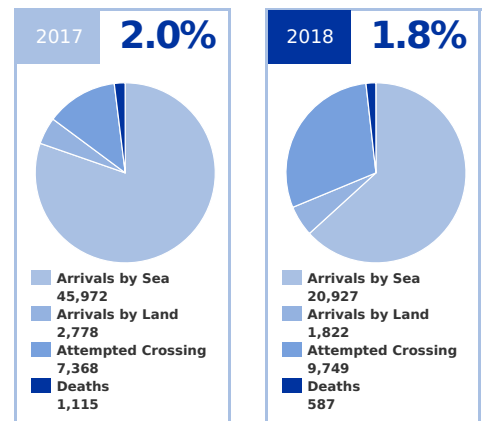

MAIN NATIONALITIES TO ITALY

ARRIVALS

from January to April

DEATHS

from 1 Jan to current

Note: Arrivals data for the past year are from January to end of the month specified. Arrivals data for the current year are updated every Tuesday and Friday

MAIN NATIONALITIES TO GREECE

ESTIMATED FATALITY RATE

Note: Arrivals data for the past year are from January to end of the month specified. Arrivals data for the current year are updated every Tuesday and Friday. Attempted crossings include those migrants rescued from the Mediterranean by the Turkish and Libyan Coast Guards.

MEDITERRANEAN FATALITIES BY MONTH

MEDITERRANEAN ARRIVALS BY MONTH

MISSING MIGRANTS PROJECT GLOBAL OVERVIEW

987 MIGRANT DEATHS IN 2018
AS OF APRIL 26

Data set are estimates from IOM, national authorities and media sources. The boundaries and names shown and the designations used on maps do not imply official endorsement or acceptance by IOM.