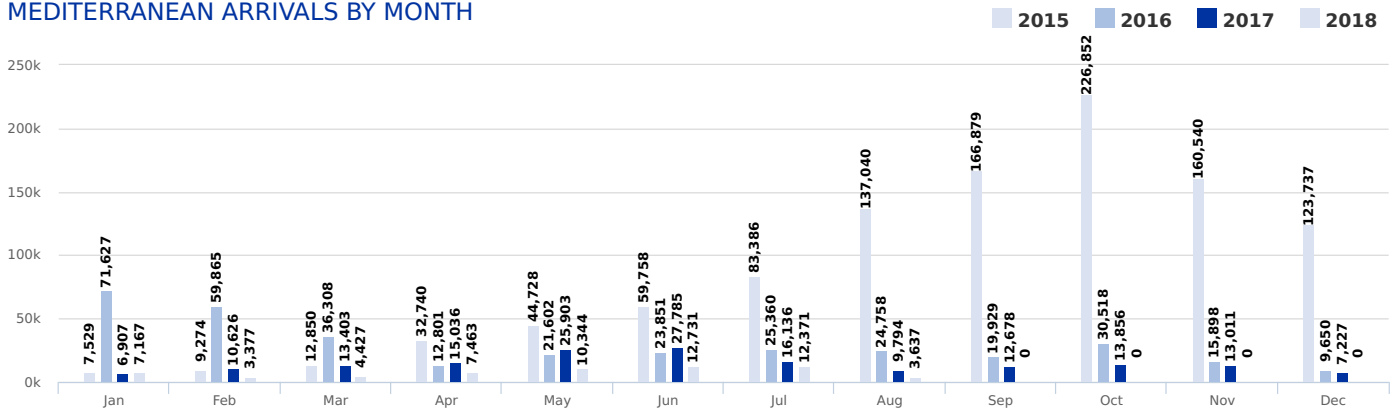

MEDITERRANEAN ARRIVALS BY MONTH

Data set are estimates from IOM, national authorities and media sources. The boundaries and names shown and the designations used on maps do not imply official endorsement or acceptance by IOM.

Missing Migrants Project is a joint initiative of IOM's [Global Migration Data Analysis Centre (GMDAC)](#) and Media and Communications Division (MCD)
Back issues of the Mediterranean Update are available: <https://goo.gl/SXcyJt>