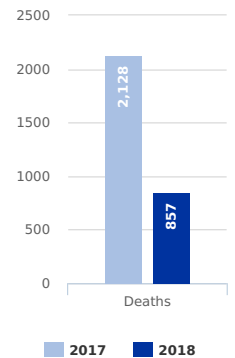

MAIN NATIONALITIES TO ITALY

ARRIVALS

from January to June

DEATHS

from 1 Jan to current

Note: Arrivals data for the past year are from January to end of the month specified. Arrivals data for the current year are updated every Tuesday and Friday

MEDITERRANEAN FATALITIES BY MONTH

MEDITERRANEAN ARRIVALS BY MONTH

MISSING MIGRANTS PROJECT GLOBAL OVERVIEW

1,508 MIGRANT DEATHS IN 2018
AS OF JUNE 18

Data set are estimates from IOM, national authorities and media sources. The boundaries and names shown and the designations used on maps do not imply official endorsement or acceptance by IOM.