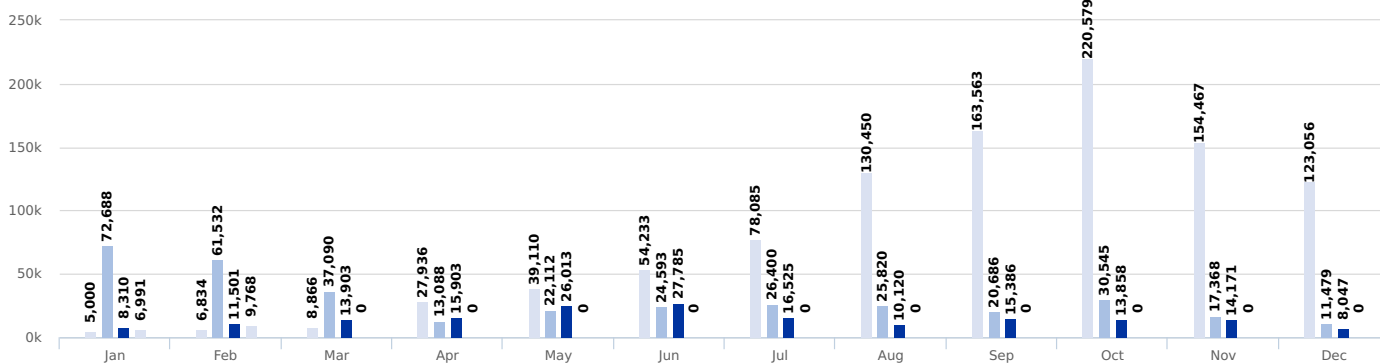

MAIN NATIONALITIES TO GREECE

ARRIVALS

DEATHS

Note: Arrivals data for the current year are updated every Tuesday and Friday.

MAIN NATIONALITIES TO ITALY

FATALITY RATE

Note: Arrivals are from January to February. Arrivals data for the current year are updated every Tuesday and Friday.

MEDITERRANEAN FATALITIES BY MONTH

2015 2016 2017 2018

MEDITERRANEAN ARRIVALS BY MONTH

2015 2016 2017 2018

MISSING MIGRANTS PROJECT GLOBAL OVERVIEW

644 MIGRANT DEATHS IN 2018
AS OF FEBRUARY 21

Data set are estimates from IOM, national authorities and media sources. The boundaries and names shown and the designations used on maps do not imply official endorsement or acceptance by IOM.

Missing Migrants Project is a joint initiative of IOM's [Global Migration Data Analysis Centre \(GMDAC\)](#) and Media and Communications Division (MCD)
Back issues of the Mediterranean Update are available: <https://goo.gl/SXcyjt>