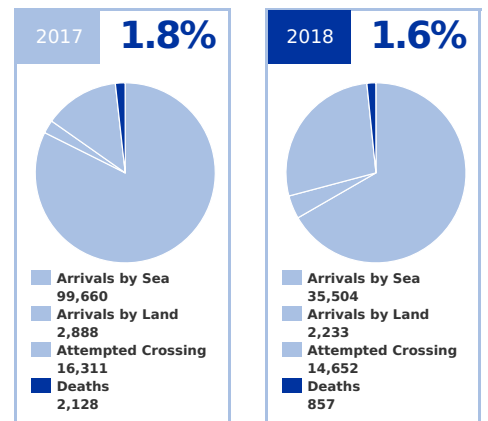

MAIN NATIONALITIES TO ITALY

ARRIVALS

from January to June

DEATHS

from 1 Jan to current

Note: Arrivals data for the past year are from January to end of the month specified. Arrivals data for the current year are updated every Tuesday and Friday

MAIN NATIONALITIES TO GREECE

ESTIMATED FATALITY RATE

Note: Arrivals data for the past year are from January to end of the month specified. Arrivals data for the current year are updated every Tuesday and Friday. Attempted crossings include those migrants rescued from the Mediterranean by the Turkish and Libyan Coast Guards.

MEDITERRANEAN FATALITIES BY MONTH

MEDITERRANEAN ARRIVALS BY MONTH

MISSING MIGRANTS PROJECT GLOBAL OVERVIEW

1,508 MIGRANT DEATHS IN 2018
AS OF JUNE 18

Data set are estimates from IOM, national authorities and media sources. The boundaries and names shown and the designations used on maps do not imply official endorsement or acceptance by IOM.