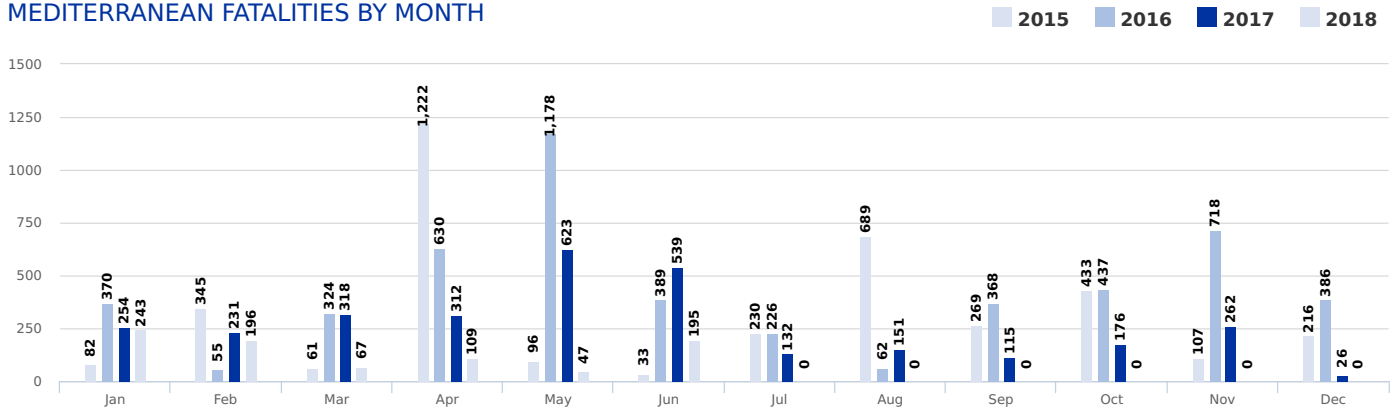

MAIN NATIONALITIES TO ITALY

ARRIVALS

from January to June

DEATHS

from 1 Jan to current

Note: Arrivals data for the past year are from January to end of the month specified. Arrivals data for the current year are updated every Tuesday and Friday

MAIN NATIONALITIES TO GREECE

ESTIMATED FATALITY RATE

Note: Arrivals data for the past year are from January to end of the month specified. Arrivals data for the current year are updated every Tuesday and Friday. Attempted crossings include those migrants rescued from the Mediterranean by the Turkish and Libyan Coast Guards.

MEDITERRANEAN FATALITIES BY MONTH

MEDITERRANEAN ARRIVALS BY MONTH

MISSING MIGRANTS PROJECT GLOBAL OVERVIEW

1,508 MIGRANT DEATHS IN 2018
AS OF JUNE 18

Data set are estimates from IOM, national authorities and media sources. The boundaries and names shown and the designations used on maps do not imply official endorsement or acceptance by IOM.