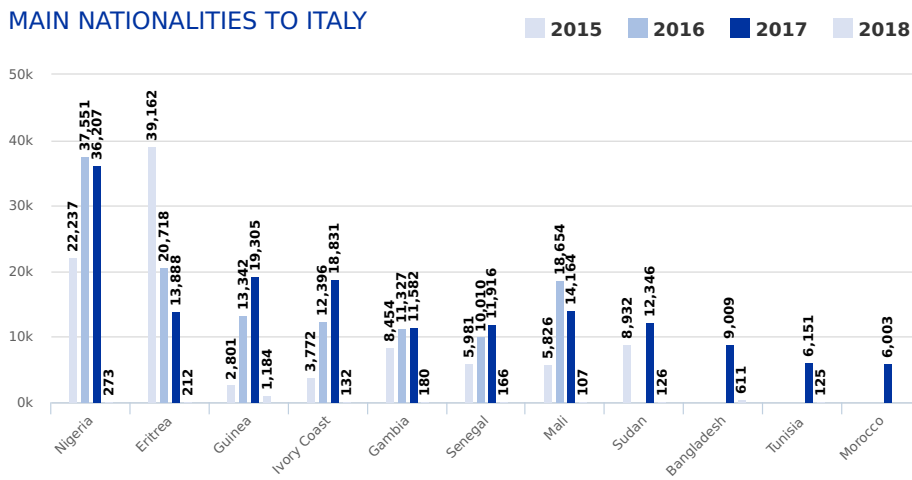

MAIN NATIONALITIES TO GREECE

ARRIVALS

DEATHS

Note: Arrivals data for the current year are updated every Tuesday and Friday.

MAIN NATIONALITIES TO ITALY

FATALITY RATE

Note: Arrivals are from January to February. Arrivals data for the current year are updated every Tuesday and Friday.

MEDITERRANEAN FATALITIES BY MONTH

2015 2016 2017 2018

MEDITERRANEAN ARRIVALS BY MONTH

2015 2016 2017 2018

MISSING MIGRANTS PROJECT GLOBAL OVERVIEW

644 MIGRANT DEATHS IN 2018
AS OF FEBRUARY 21

Data set are estimates from IOM, national authorities and media sources. The boundaries and names shown and the designations used on maps do not imply official endorsement or acceptance by IOM.