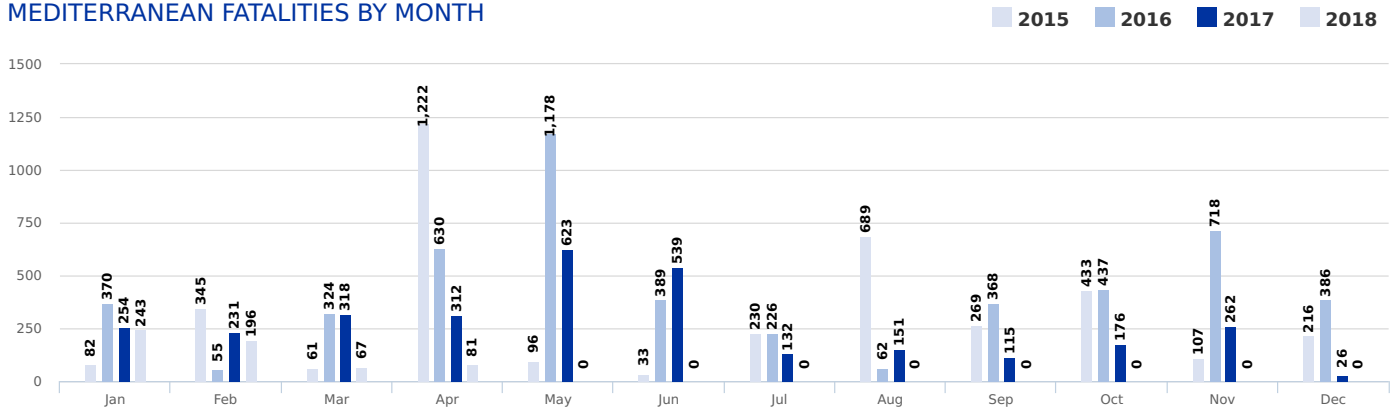

MAIN NATIONALITIES TO ITALY

ARRIVALS

from January to April

DEATHS

from 1 Jan to current

Note: Arrivals data for the past year are from January to end of the month specified. Arrivals data for the current year are updated every Tuesday and Friday

MAIN NATIONALITIES TO GREECE

ESTIMATED FATALITY RATE

Note: Arrivals data for the past year are from January to end of the month specified. Arrivals data for the current year are updated every Tuesday and Friday. Attempted crossings include those migrants rescued from the Mediterranean by the Turkish and Libyan Coast Guards.

MEDITERRANEAN FATALITIES BY MONTH

MEDITERRANEAN ARRIVALS BY MONTH

MISSING MIGRANTS PROJECT GLOBAL OVERVIEW

987 MIGRANT DEATHS IN 2018
AS OF APRIL 26

Data set are estimates from IOM, national authorities and media sources. The boundaries and names shown and the designations used on maps do not imply official endorsement or acceptance by IOM.