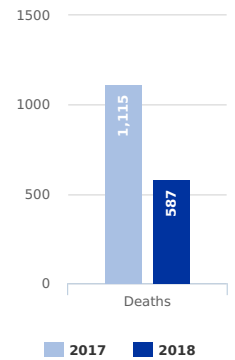

MAIN NATIONALITIES TO ITALY

ARRIVALS

from January to April

DEATHS

from 1 Jan to current

Note: Arrivals data for the past year are from January to end of the month specified. Arrivals data for the current year are updated every Tuesday and Friday

MEDITERRANEAN FATALITIES BY MONTH

MEDITERRANEAN ARRIVALS BY MONTH

MISSING MIGRANTS PROJECT GLOBAL OVERVIEW

987 MIGRANT DEATHS IN 2018
AS OF APRIL 26

Data set are estimates from IOM, national authorities and media sources. The boundaries and names shown and the designations used on maps do not imply official endorsement or acceptance by IOM.