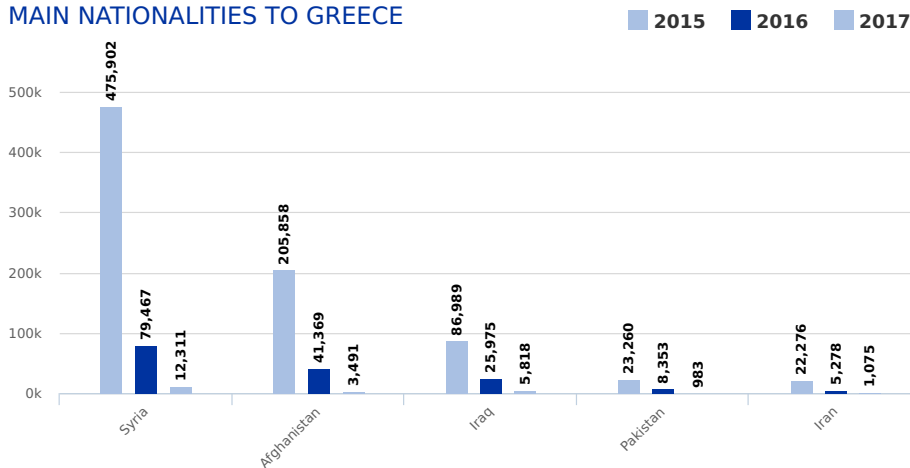

MAIN NATIONALITIES TO ITALY

ARRIVALS

from January to June

DEATHS

from 1 Jan to current

Note: Arrivals data for the past year are from January to end of the month specified. Arrivals data for the current year are updated every Tuesday and Friday

MAIN NATIONALITIES TO GREECE

ESTIMATED FATALITY RATE

Note: Arrivals data for the past year are from January to end of the month specified. Arrivals data for the current year are updated every Tuesday and Friday. Attempted crossings include those migrants rescued from the Mediterranean by the Turkish and Libyan Coast Guards.

MEDITERRANEAN FATALITIES BY MONTH

MEDITERRANEAN ARRIVALS BY MONTH

MISSING MIGRANTS PROJECT GLOBAL OVERVIEW

1,508 MIGRANT DEATHS IN 2018
AS OF JUNE 18

Data set are estimates from IOM, national authorities and media sources. The boundaries and names shown and the designations used on maps do not imply official endorsement or acceptance by IOM.