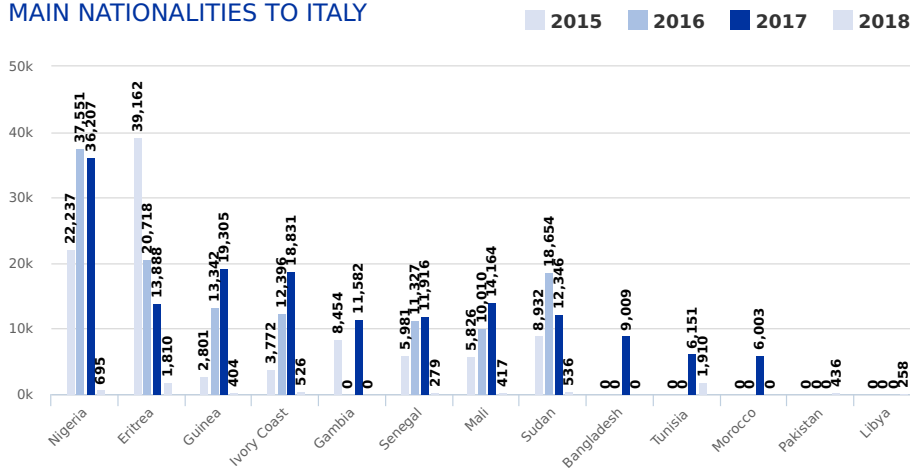

MAIN NATIONALITIES TO ITALY

ARRIVALS

from January to June

DEATHS

from 1 Jan to current

Note: Arrivals data for the past year are from January to end of the month specified. Arrivals data for the current year are updated every Tuesday and Friday

MAIN NATIONALITIES TO GREECE

ESTIMATED FATALITY RATE

Note: Arrivals data for the past year are from January to end of the month specified. Arrivals data for the current year are updated every Tuesday and Friday. Attempted crossings include those migrants rescued from the Mediterranean by the Turkish and Libyan Coast Guards.

MEDITERRANEAN FATALITIES BY MONTH

MEDITERRANEAN ARRIVALS BY MONTH

MISSING MIGRANTS PROJECT GLOBAL OVERVIEW

1,508 MIGRANT DEATHS IN 2018
AS OF JUNE 18

Data set are estimates from IOM, national authorities and media sources. The boundaries and names shown and the designations used on maps do not imply official endorsement or acceptance by IOM.