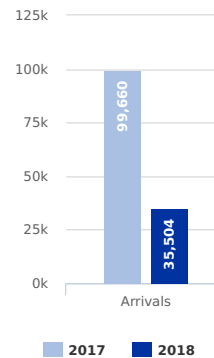

MAIN NATIONALITIES TO ITALY

ARRIVALS

from January to June

DEATHS

from 1 Jan to current

Note: Arrivals data for the past year are from January to end of the month specified. Arrivals data for the current year are updated every Tuesday and Friday