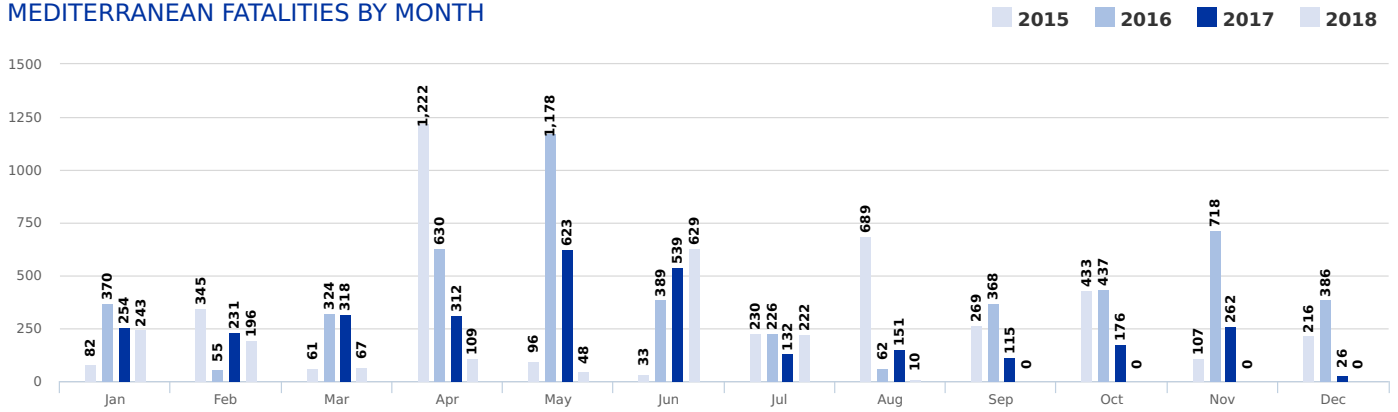

MEDITERRANEAN FATALITIES BY MONTH