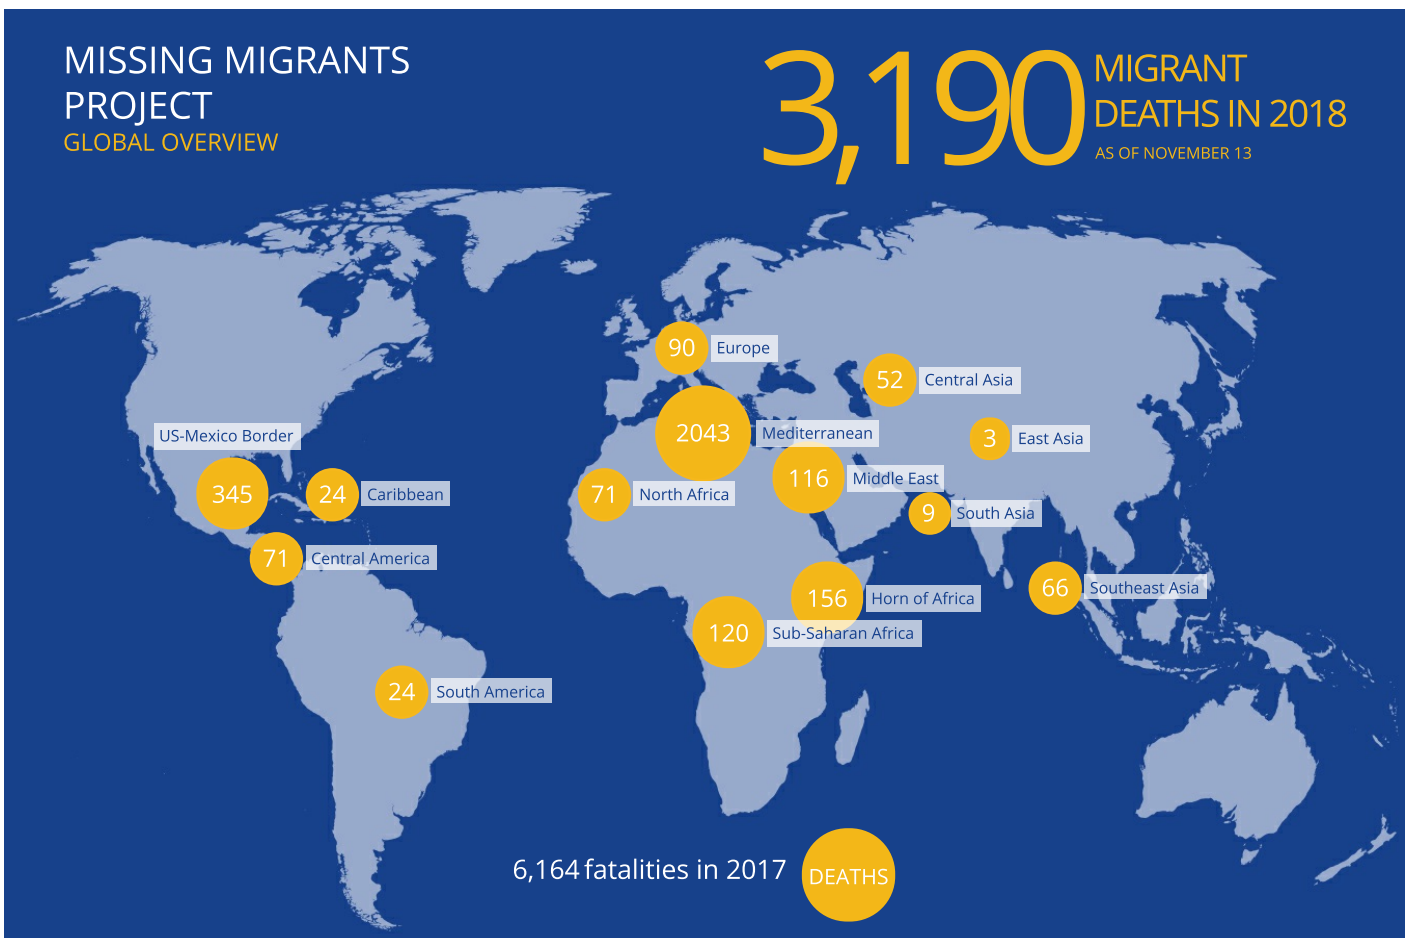

MAIN NATIONALITIES TO ITALY

ARRIVALS

from January to November

DEATHS

from 1 Jan to current

Note: Arrivals data for the past year are from January to end of the month specified. Arrivals data for the current year are updated every Tuesday and Friday

MAIN NATIONALITIES TO GREECE

ESTIMATED FATALITY RATE

Note: Arrivals data for the past year are from January to end of the month specified. Arrivals data for the current year are updated every Tuesday and Friday. Attempted crossings include those migrants rescued from the Mediterranean by the Turkish and Libyan Coast Guards.

MEDITERRANEAN FATALITIES BY MONTH

2015 2016 2017 2018

MEDITERRANEAN ARRIVALS BY MONTH

2015 2016 2017 2018

Data set are estimates from IOM, national authorities and media sources. The boundaries and names shown and the designations used on maps do not imply official endorsement or acceptance by IOM.

Missing Migrants Project is a joint initiative of IOM's [Global Migration Data Analysis Centre \(GMDAC\)](https://www.iom.int/gmdac) and Media and Communications Division (MCD)
Back issues of the Mediterranean Update are available: <https://goo.gl/SXcyIt>