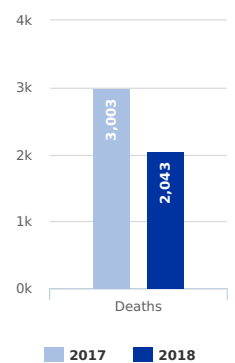

MAIN NATIONALITIES TO ITALY

ARRIVALS

from January to November

DEATHS

from 1 Jan to current

Note: Arrivals data for the past year are from January to end of the month specified. Arrivals data for the current year are updated every Tuesday and Friday