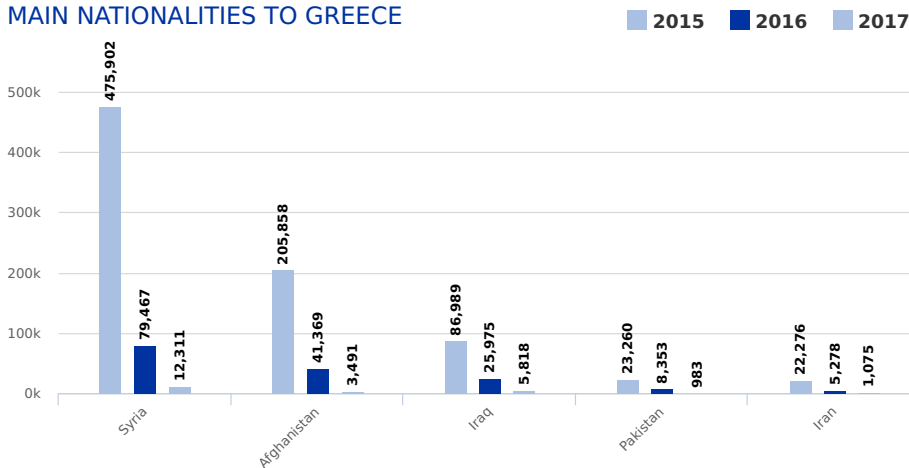

MAIN NATIONALITIES TO ITALY

ARRIVALS

from January to April

DEATHS

from 1 Jan to current

Note: Arrivals data for the past year are from January to end of the month specified. Arrivals data for the current year are updated every Tuesday and Friday

MAIN NATIONALITIES TO GREECE

ESTIMATED FATALITY RATE

Note: Arrivals data for the past year are from January to end of the month specified. Arrivals data for the current year are updated every Tuesday and Friday. Attempted crossings include those migrants rescued from the Mediterranean by the Turkish and Libyan Coast Guards.

MEDITERRANEAN FATALITIES BY MONTH

MEDITERRANEAN ARRIVALS BY MONTH

MISSING MIGRANTS PROJECT GLOBAL OVERVIEW

987 MIGRANT DEATHS IN 2018
AS OF APRIL 26

Data set are estimates from IOM, national authorities and media sources. The boundaries and names shown and the designations used on maps do not imply official endorsement or acceptance by IOM.