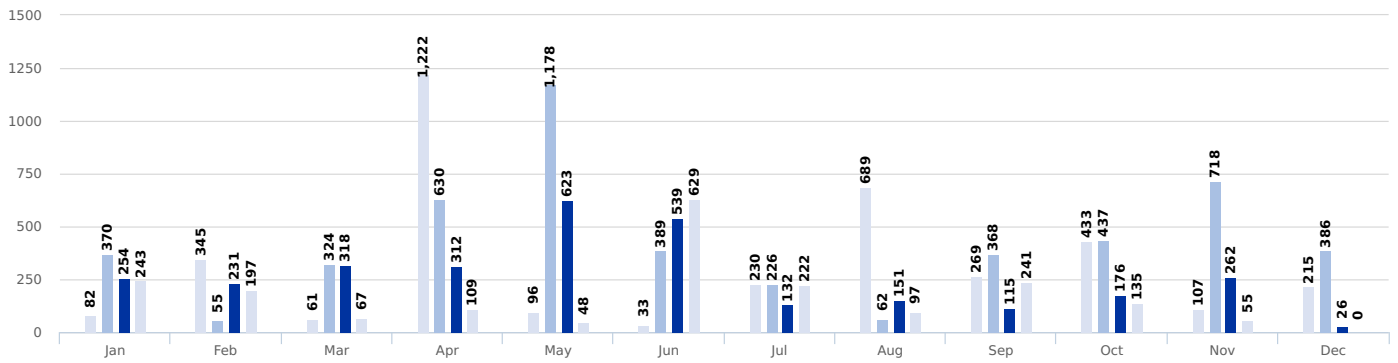

MAIN NATIONALITIES TO ITALY

ARRIVALS

from January to November

DEATHS

from 1 Jan to current

Note: Arrivals data for the past year are from January to end of the month specified. Arrivals data for the current year are updated every Tuesday and Friday

MAIN NATIONALITIES TO GREECE

ESTIMATED FATALITY RATE

Note: Arrivals data for the past year are from January to end of the month specified. Arrivals data for the current year are updated every Tuesday and Friday. Attempted crossings include those migrants rescued from the Mediterranean by the Turkish and Libyan Coast Guards.

MEDITERRANEAN FATALITIES BY MONTH

2015 2016 2017 2018

MEDITERRANEAN ARRIVALS BY MONTH

2015 2016 2017 2018

Data set are estimates from IOM, national authorities and media sources. The boundaries and names shown and the designations used on maps do not imply official endorsement or acceptance by IOM.