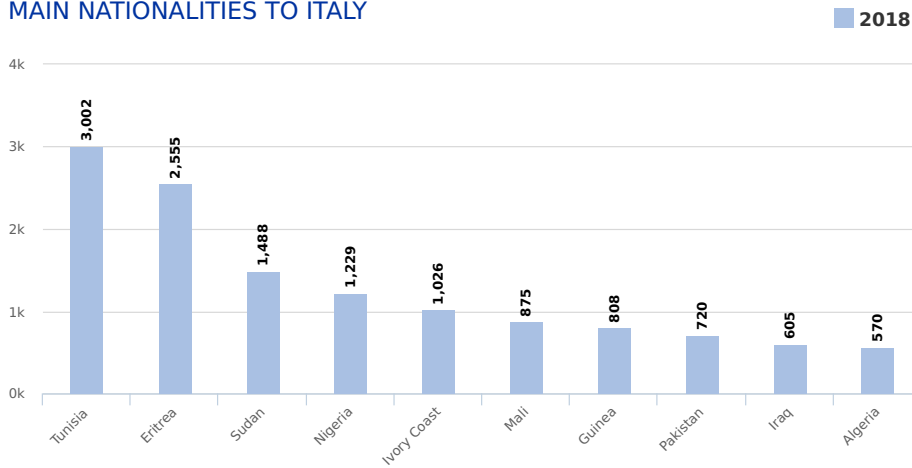

MEDITERRANEAN UPDATE

MIGRATION FLOWS EUROPE: ARRIVALS AND FATALITIES

Generated: 16 August 2018 - 11:56am

MAIN NATIONALITIES TO ITALY

ARRIVALS

from January to August

DEATHS

from 1 Jan to current

Note: Arrivals data for the past year are from January to end of the month specified. Arrivals data for the current year are updated every Tuesday and Friday

MAIN NATIONALITIES TO GREECE

ESTIMATED FATALITY RATE

Note: Arrivals data for the past year are from January to end of the month specified. Arrivals data for the current year are updated every Tuesday and Friday. Attempted crossings include those migrants rescued from the Mediterranean by the Turkish and Libyan Coast Guards.