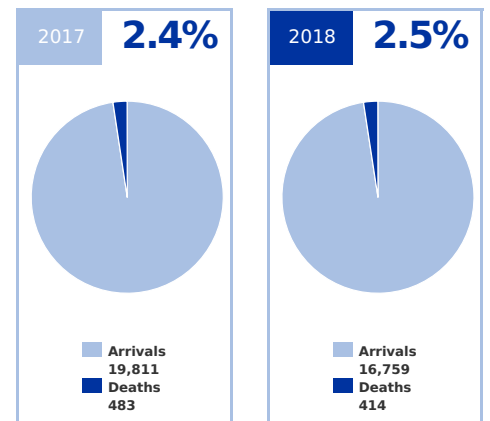

MAIN NATIONALITIES TO GREECE

ARRIVALS

DEATHS

Note: Arrivals data for the current year are updated every Tuesday and Friday.

MAIN NATIONALITIES TO ITALY

FATALITY RATE

Note: Arrivals are from January to February. Arrivals data for the current year are updated every Tuesday and Friday.

MEDITERRANEAN FATALITIES BY MONTH

2015 2016 2017 2018

MEDITERRANEAN ARRIVALS BY MONTH

2015 2016 2017 2018

MISSING MIGRANTS PROJECT GLOBAL OVERVIEW

644 MIGRANT DEATHS IN 2018
AS OF FEBRUARY 21

Data set are estimates from IOM, national authorities and media sources. The boundaries and names shown and the designations used on maps do not imply official endorsement or acceptance by IOM.