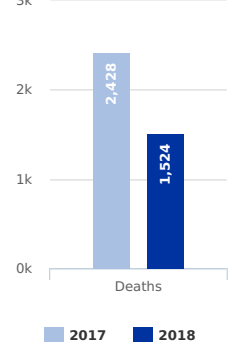

MEDITERRANEAN UPDATE

MIGRATION FLOWS EUROPE: ARRIVALS AND FATALITIES

Generated: 16 August 2018 - 11:56am

MAIN NATIONALITIES TO ITALY

ARRIVALS

from January to August

DEATHS

from 1 Jan to current