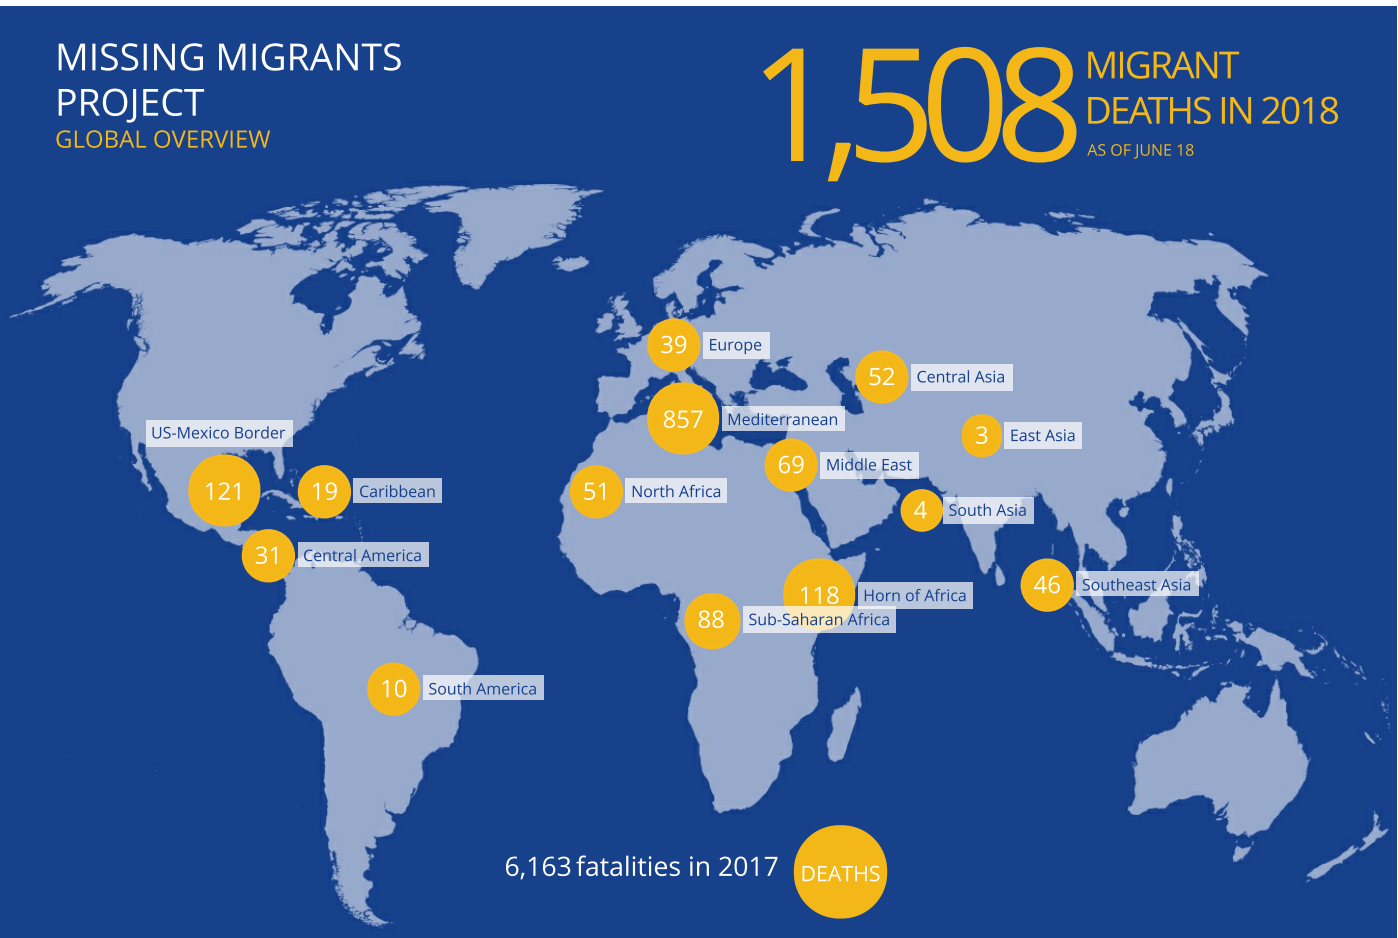

MAIN NATIONALITIES TO ITALY

ARRIVALS

from January to June

DEATHS

from 1 Jan to current

Note: Arrivals data for the past year are from January to end of the month specified. Arrivals data for the current year are updated every Tuesday and Friday

MAIN NATIONALITIES TO GREECE

ESTIMATED FATALITY RATE

Note: Arrivals data for the past year are from January to end of the month specified. Arrivals data for the current year are updated every Tuesday and Friday. Attempted crossings include those migrants rescued from the Mediterranean by the Turkish and Libyan Coast Guards.

MEDITERRANEAN FATALITIES BY MONTH

MEDITERRANEAN ARRIVALS BY MONTH

MISSING MIGRANTS PROJECT GLOBAL OVERVIEW

1,508 MIGRANT DEATHS IN 2018
AS OF JUNE 18

Data set are estimates from IOM, national authorities and media sources. The boundaries and names shown and the designations used on maps do not imply official endorsement or acceptance by IOM.

Missing Migrants Project is a joint initiative of IOM's [Global Migration Data Analysis Centre \(GMDAC\)](https://www.iom.int/gmdac) and Media and Communications Division (MCD)
Back issues of the Mediterranean Update are available: <https://goo.gl/SXcyIt>