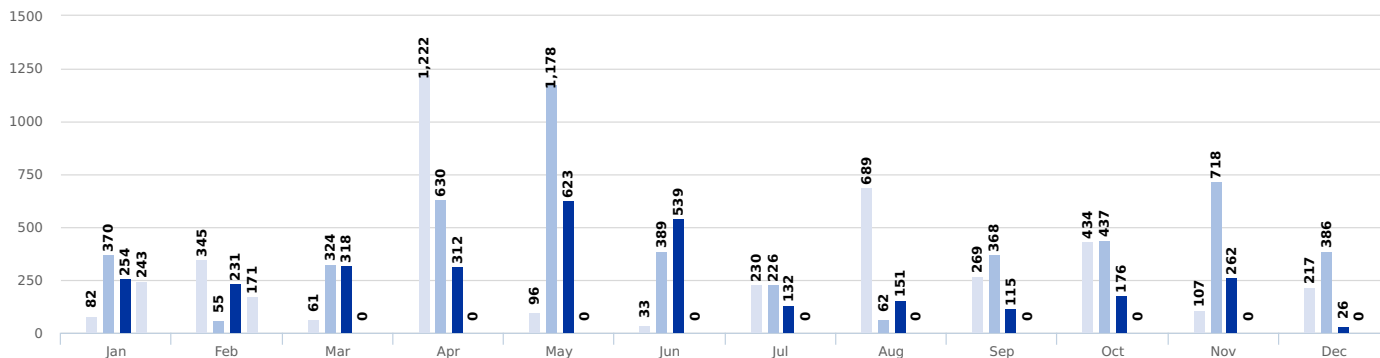

MAIN NATIONALITIES TO GREECE

ARRIVALS

DEATHS

Note: Arrivals data for the current year are updated every Tuesday and Friday.

MAIN NATIONALITIES TO ITALY

FATALITY RATE

Note: Arrivals are from January to February. Arrivals data for the current year are updated every Tuesday and Friday.

MEDITERRANEAN FATALITIES BY MONTH

2015 2016 2017 2018

MEDITERRANEAN ARRIVALS BY MONTH

2015 2016 2017 2018

MISSING MIGRANTS PROJECT GLOBAL OVERVIEW

644 MIGRANT DEATHS IN 2018
AS OF FEBRUARY 21

Data set are estimates from IOM, national authorities and media sources. The boundaries and names shown and the designations used on maps do not imply official endorsement or acceptance by IOM.

Missing Migrants Project is a joint initiative of IOM's [Global Migration Data Analysis Centre \(GMDAC\)](#) and Media and Communications Division (MCD)
Back issues of the Mediterranean Update are available: <https://goo.gl/SXcyjt>