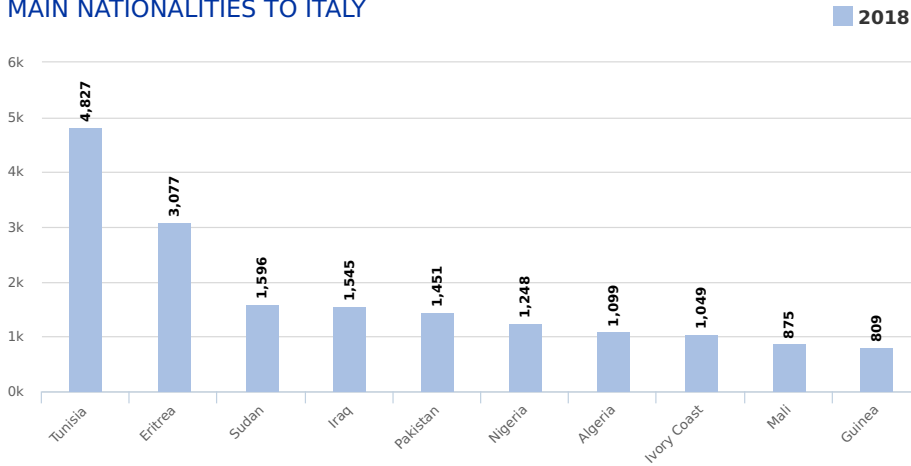

MAIN NATIONALITIES TO ITALY

ARRIVALS

from January to November

DEATHS

from 1 Jan to current

Note: Arrivals data for the past year are from January to end of the month specified. Arrivals data for the current year are updated every Tuesday and Friday

MAIN NATIONALITIES TO GREECE

ESTIMATED FATALITY RATE

Note: Arrivals data for the past year are from January to end of the month specified. Arrivals data for the current year are updated every Tuesday and Friday. Attempted crossings include those migrants rescued from the Mediterranean by the Turkish and Libyan Coast Guards.