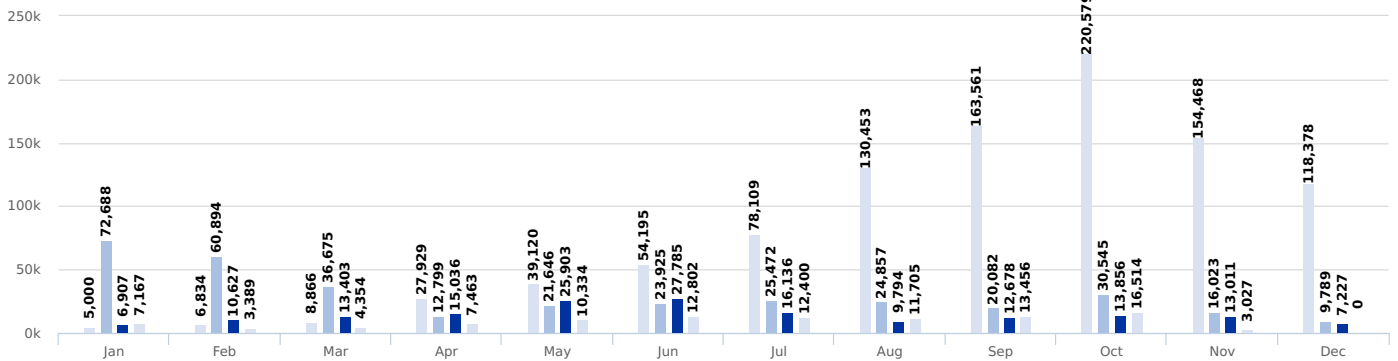

MAIN NATIONALITIES TO ITALY

ARRIVALS

from January to November

DEATHS

from 1 Jan to current

Note: Arrivals data for the past year are from January to end of the month specified. Arrivals data for the current year are updated every Tuesday and Friday

MAIN NATIONALITIES TO GREECE

ESTIMATED FATALITY RATE

Note: Arrivals data for the past year are from January to end of the month specified. Arrivals data for the current year are updated every Tuesday and Friday. Attempted crossings include those migrants rescued from the Mediterranean by the Turkish and Libyan Coast Guards.

MEDITERRANEAN FATALITIES BY MONTH

2015 2016 2017 2018

MEDITERRANEAN ARRIVALS BY MONTH

2015 2016 2017 2018

Data set are estimates from IOM, national authorities and media sources. The boundaries and names shown and the designations used on maps do not imply official endorsement or acceptance by IOM.