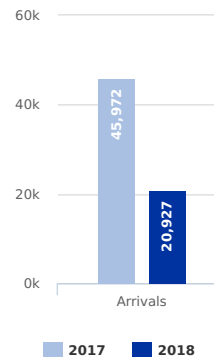

MAIN NATIONALITIES TO ITALY

ARRIVALS

from January to April

DEATHS

from 1 Jan to current

Note: Arrivals data for the past year are from January to end of the month specified. Arrivals data for the current year are updated every Tuesday and Friday