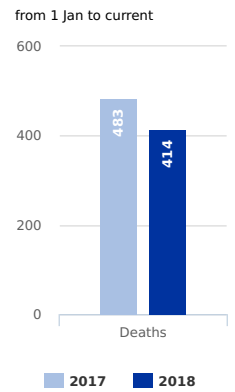

MAIN NATIONALITIES TO GREECE

ARRIVALS

DEATHS

Note: Arrivals data for the current year are updated every Tuesday and Friday.

MAIN NATIONALITIES TO ITALY

FATALITY RATE

Note: Arrivals are from January to February. Arrivals data for the current year are updated every Tuesday and Friday.

MEDITERRANEAN FATALITIES BY MONTH

2015 2016 2017 2018

MEDITERRANEAN ARRIVALS BY MONTH

2015 2016 2017 2018

MISSING MIGRANTS PROJECT GLOBAL OVERVIEW

644 MIGRANT DEATHS IN 2018
AS OF FEBRUARY 21

Data set are estimates from IOM, national authorities and media sources. The boundaries and names shown and the designations used on maps do not imply official endorsement or acceptance by IOM.