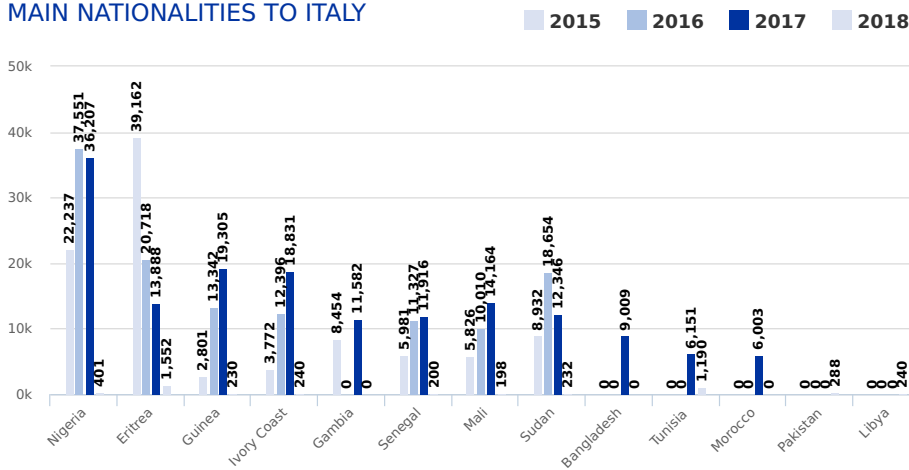

MAIN NATIONALITIES TO ITALY

ARRIVALS

from January to April

DEATHS

from 1 Jan to current

Note: Arrivals data for the past year are from January to end of the month specified. Arrivals data for the current year are updated every Tuesday and Friday

MAIN NATIONALITIES TO GREECE

ESTIMATED FATALITY RATE

Note: Arrivals data for the past year are from January to end of the month specified. Arrivals data for the current year are updated every Tuesday and Friday. Attempted crossings include those migrants rescued from the Mediterranean by the Turkish and Libyan Coast Guards.

MEDITERRANEAN FATALITIES BY MONTH

MEDITERRANEAN ARRIVALS BY MONTH

MISSING MIGRANTS PROJECT GLOBAL OVERVIEW

987 MIGRANT DEATHS IN 2018
AS OF APRIL 26

Data set are estimates from IOM, national authorities and media sources. The boundaries and names shown and the designations used on maps do not imply official endorsement or acceptance by IOM.