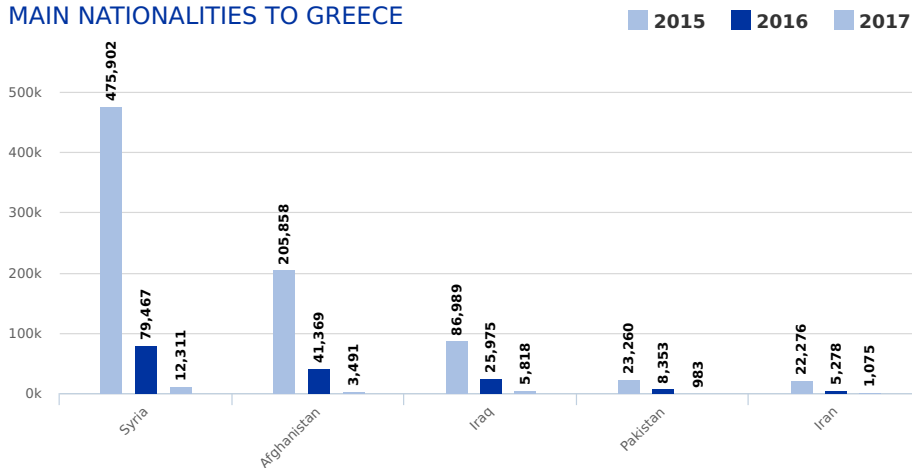

MEDITERRANEAN UPDATE

MIGRATION FLOWS EUROPE: ARRIVALS AND FATALITIES

Generated: 16 August 2018 - 11:56am

MAIN NATIONALITIES TO ITALY

ARRIVALS

from January to August

DEATHS

from 1 Jan to current

Note: Arrivals data for the past year are from January to end of the month specified. Arrivals data for the current year are updated every Tuesday and Friday

MAIN NATIONALITIES TO GREECE

ESTIMATED FATALITY RATE

Note: Arrivals data for the past year are from January to end of the month specified. Arrivals data for the current year are updated every Tuesday and Friday. Attempted crossings include those migrants rescued from the Mediterranean by the Turkish and Libyan Coast Guards.