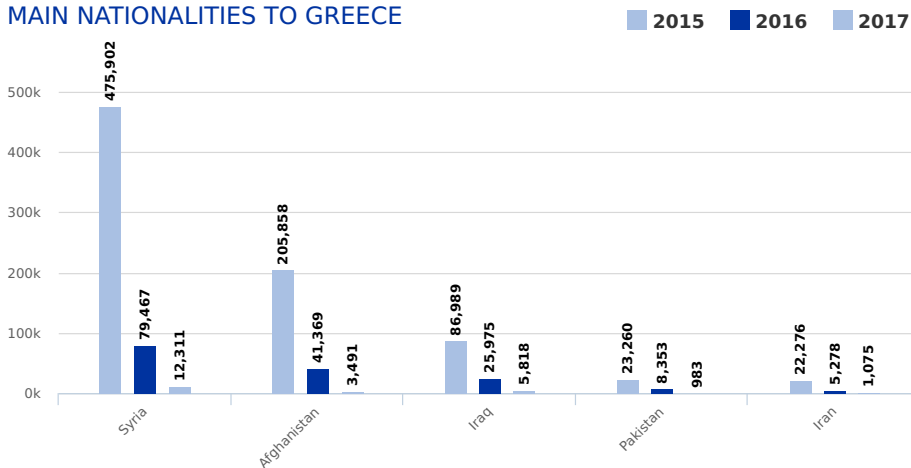

MAIN NATIONALITIES TO ITALY

ARRIVALS

from January to November

DEATHS

from 1 Jan to current

Note: Arrivals data for the past year are from January to end of the month specified. Arrivals data for the current year are updated every Tuesday and Friday

MAIN NATIONALITIES TO GREECE

ESTIMATED FATALITY RATE

Note: Arrivals data for the past year are from January to end of the month specified. Arrivals data for the current year are updated every Tuesday and Friday. Attempted crossings include those migrants rescued from the Mediterranean by the Turkish and Libyan Coast Guards.