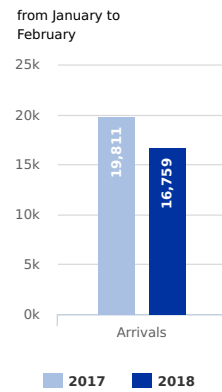

MAIN NATIONALITIES TO GREECE

ARRIVALS

DEATHS

Note: Arrivals data for the current year are updated every Tuesday and Friday.

MAIN NATIONALITIES TO ITALY

FATALITY RATE

Note: Arrivals are from January to February. Arrivals data for the current year are updated every Tuesday and Friday.

MEDITERRANEAN FATALITIES BY MONTH

2015 2016 2017 2018

MEDITERRANEAN ARRIVALS BY MONTH

2015 2016 2017 2018

MISSING MIGRANTS PROJECT GLOBAL OVERVIEW

644 MIGRANT DEATHS IN 2018
AS OF FEBRUARY 21

Data set are estimates from IOM, national authorities and media sources. The boundaries and names shown and the designations used on maps do not imply official endorsement or acceptance by IOM.