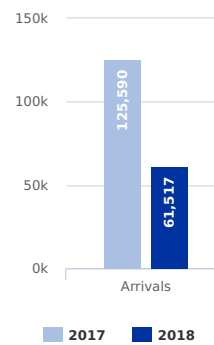

MEDITERRANEAN UPDATE

MIGRATION FLOWS EUROPE: ARRIVALS AND FATALITIES

Generated: 16 August 2018 - 11:56am

MAIN NATIONALITIES TO ITALY

ARRIVALS

from January to August

DEATHS

from 1 Jan to current