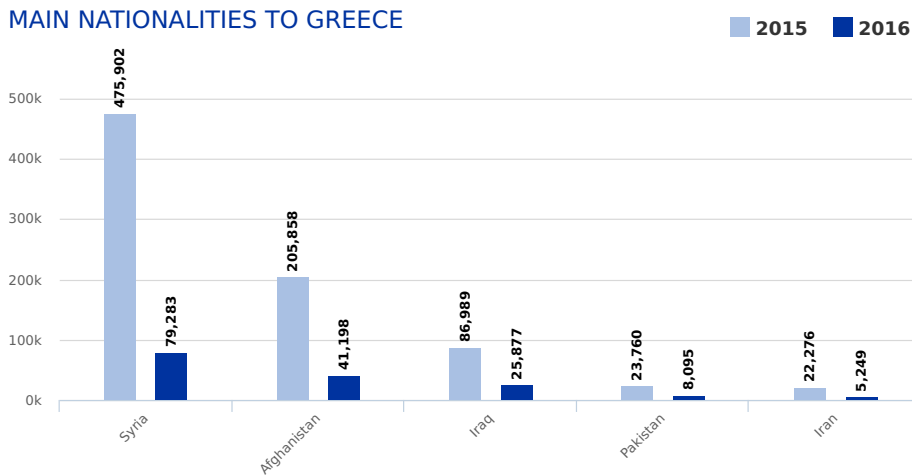

MAIN NATIONALITIES TO GREECE

ARRIVALS

DEATHS

Note: Arrivals data for the current year are updated every Tuesday and Friday.

MAIN NATIONALITIES TO ITALY

FATALITY RATE

Note: Arrivals are from January to February. Arrivals data for the current year are updated every Tuesday and Friday.

MEDITERRANEAN FATALITIES BY MONTH

2015 2016 2017 2018

MEDITERRANEAN ARRIVALS BY MONTH

2015 2016 2017 2018

MISSING MIGRANTS PROJECT GLOBAL OVERVIEW

644 MIGRANT DEATHS IN 2018
AS OF FEBRUARY 21

Data set are estimates from IOM, national authorities and media sources. The boundaries and names shown and the designations used on maps do not imply official endorsement or acceptance by IOM.